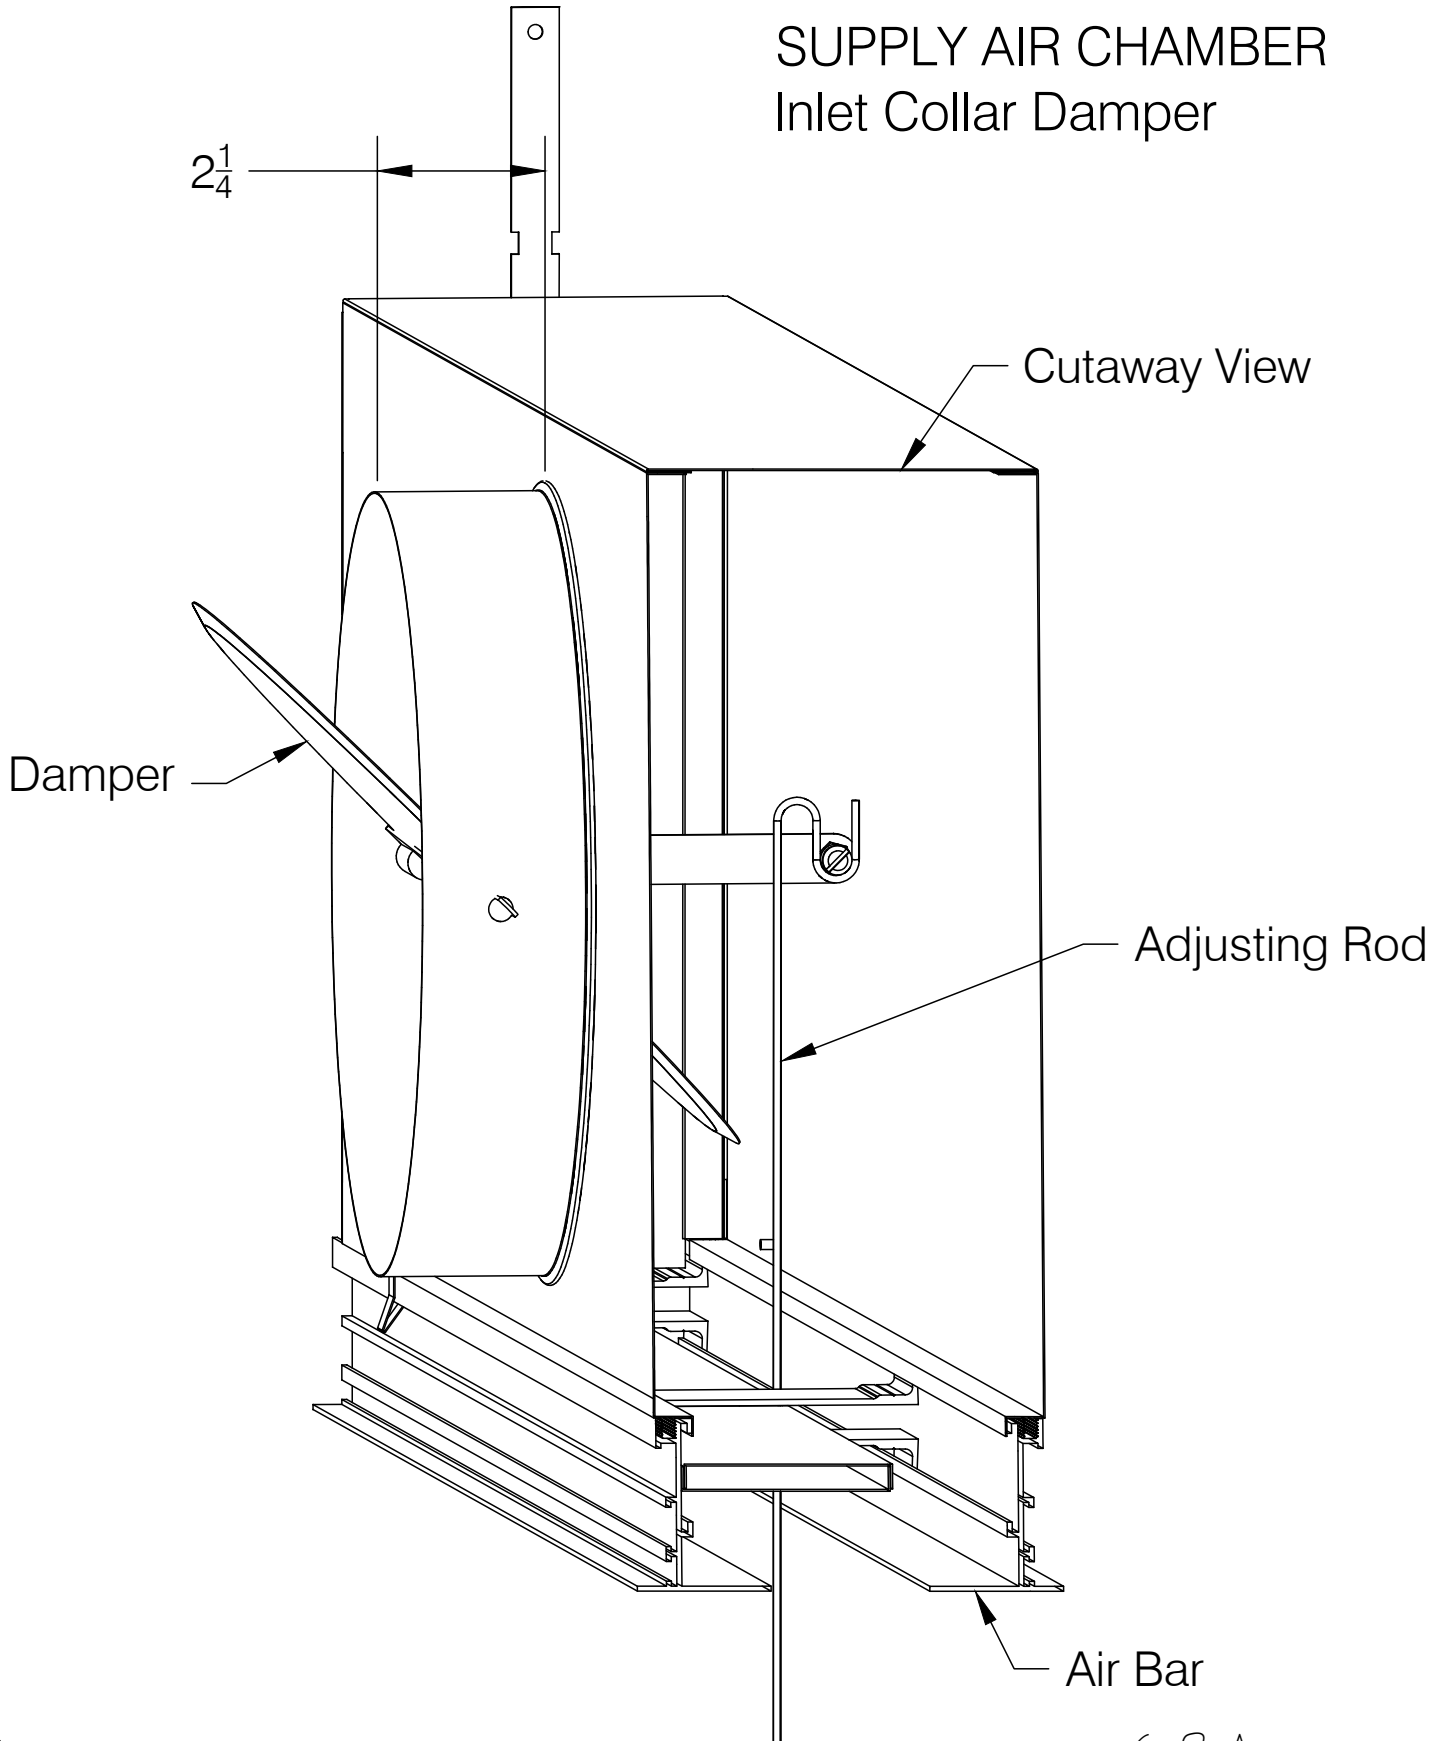

AIR FACTORS

4771 ARROYO VISTA, SUITE D
LIVERMORE, CA 94551

PH. # 925-579-0040
FAX # 925-579-0044

SUPPLY AIR CHAMBER Inlet Collar Damper

6-8-A