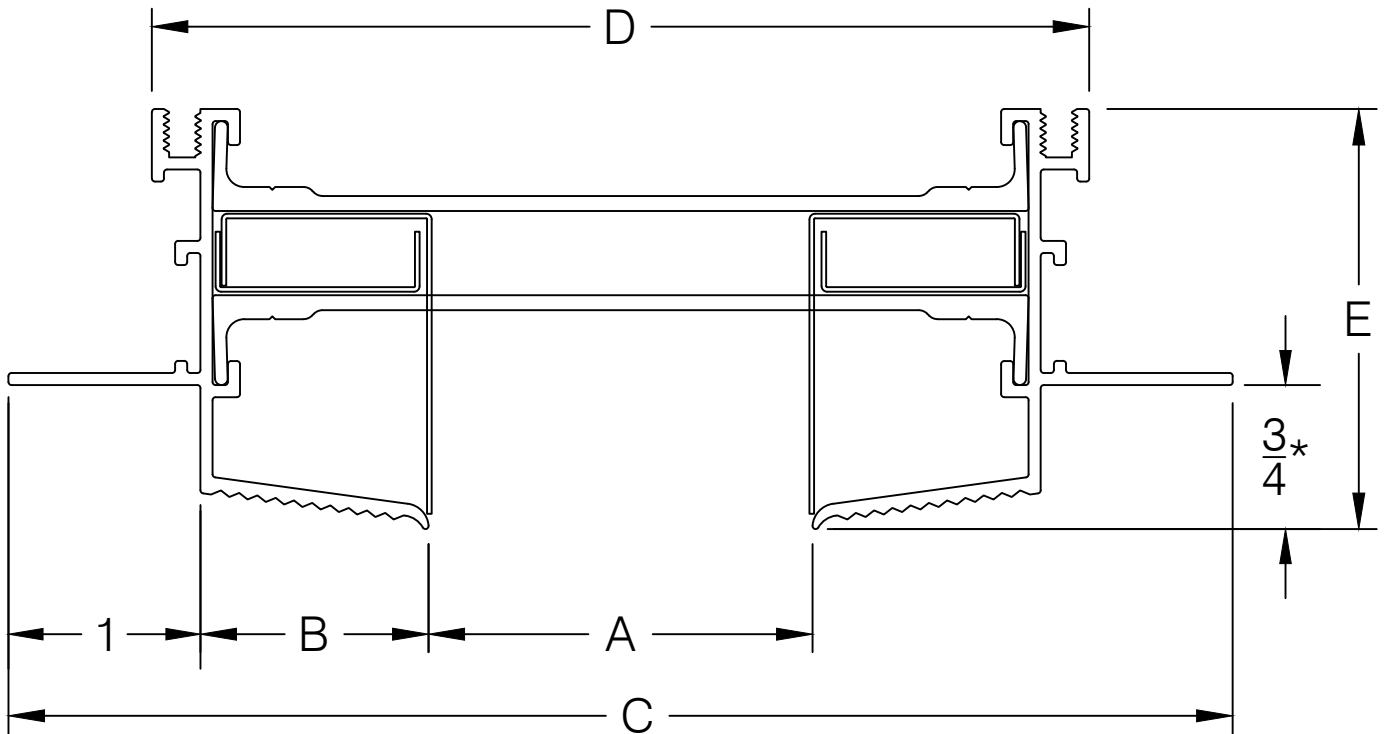

# AIR FACTORS

4771 ARROYO VISTA, SUITE D  
LIVERMORE, CA 94551

PH. # 925-579-0040  
FAX # 925-579-0044

\*Recommended for 5/8" Drywall

MODEL	A	B	C	D	E
B-10-HFHF-JP	1	11/16	4-3/8	2-7/8	1-11/16
B-15-HFHF-JP	1-1/2	15/16	5-3/8	3-7/8	1-15/16
B-20-HFHF-JP	2	1-3/16	6-3/8	4-7/8	2-3/16
B-25-HFHF-JP	2-1/2	1-1/2	7-1/2	6	2-1/2
B-30-HFHF-JP	3	1-3/4	8-1/2	7	2-3/4

PROJECT:

TITLE:

JET PAIR HIDDEN FLANGE - 3/4

DATE:

DRAWN:

Robert Gibbs

SCALE:

NTS

DWG. #:

3-5-5B