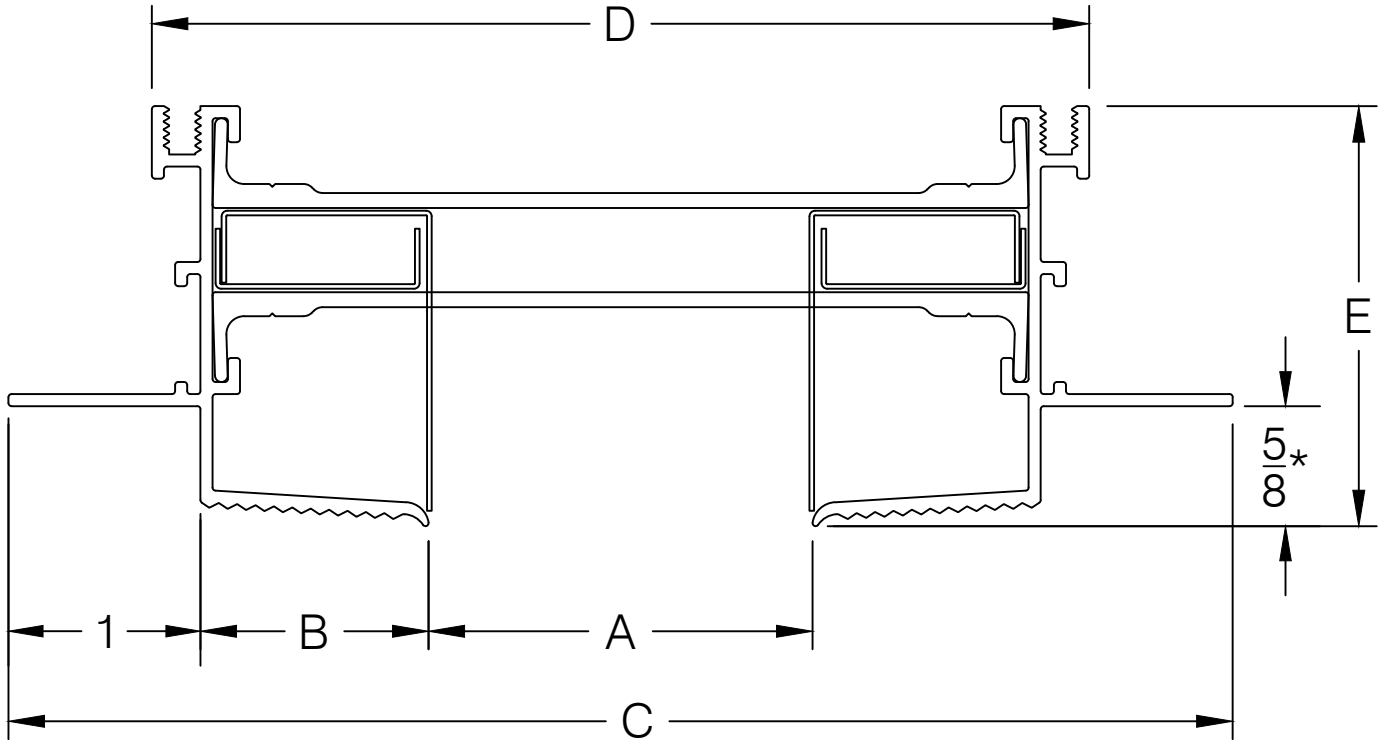

AIR FACTORS

4771 ARROYO VISTA, SUITE D
LIVERMORE, CA 94551

PH. # 925-579-0040
FAX # 925-579-0044

*Recommended for 1/2" Drywall

MODEL	A	B	C	D	E
B-10-HFHF-JP	1	11/16	4-3/8	2-7/8	1-11/16
B-15-HFHF-JP	1-1/2	15/16	5-3/8	3-7/8	1-15/16
B-20-HFHF-JP	2	1-3/16	6-3/8	4-7/8	2-3/16
B-25-HFHF-JP	2-1/2	1-3/4	8	6-1/2	2-3/4
B-30-HFHF-JP	3	1-3/4	8-1/2	7	2-3/4

PROJECT:

TITLE:

JET PAIR HIDDEN FLANGE - 5/8

DATE:

DRAWN:

Robert Gibbs

SCALE:

NTS

DWG. #:

3-5-5A