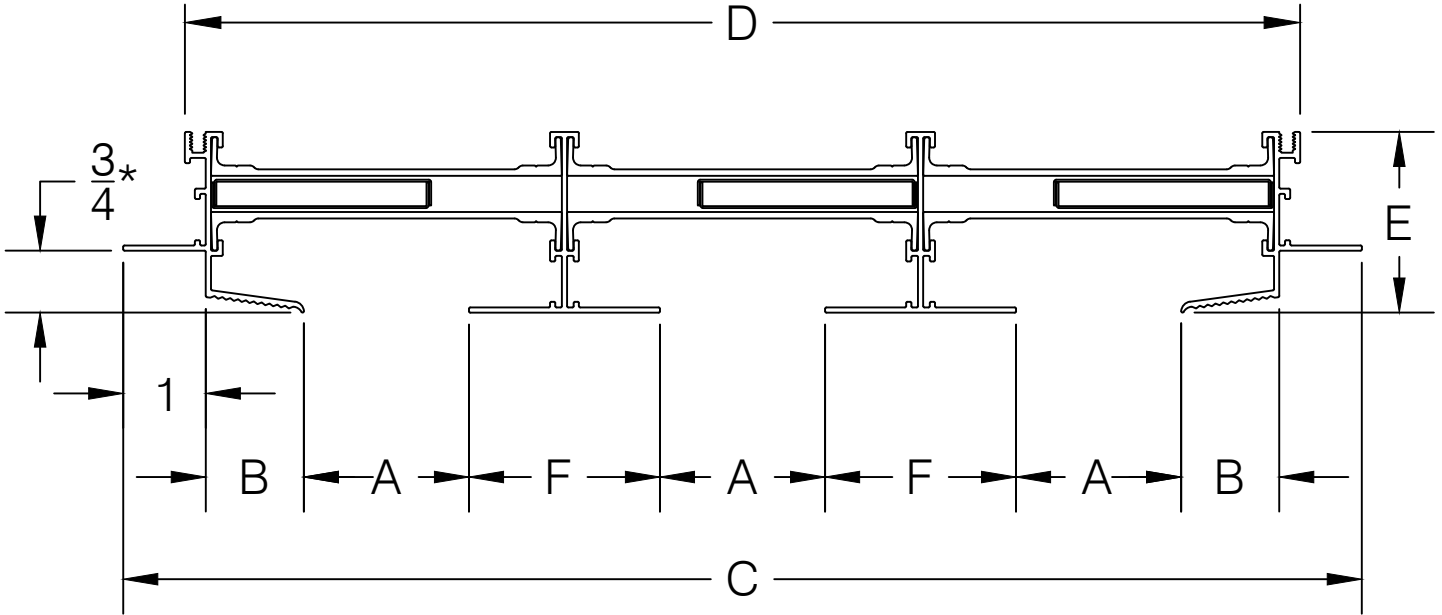

AIR FACTORS

4771 ARROYO VISTA, SUITE D
LIVERMORE, CA 94551

PH. # 925-579-0040
FAX # 925-579-0044

*Recommended for 5/8" Drywall

MODEL	A	B	C	D	E	F
B-10(3)-HFHF	1	11/16	9	7-1/2	1-11/16	1-5/16
B-15(3)-HFHF	1-1/2	15/16	12	10-1/2	1-15/16	1-13/16
B-20(3)-HFHF	2	1-3/16	15	13-1/2	2-3/16	2-5/16
B-25(3)-HFHF	2-1/2	1-3/4	19-13/16	18-5/16	2-3/4	3-13/32
B-30(3)-HFHF	3	1-3/4	21-5/16	19-13/16	2-3/4	3-13/32

PROJECT:

TITLE:

3-SLOT HIDDEN FLANGE - 3/4

DATE:

DRAWN:

Robert Gibbs

SCALE:

NTS

DWG. #:

2-T-3B