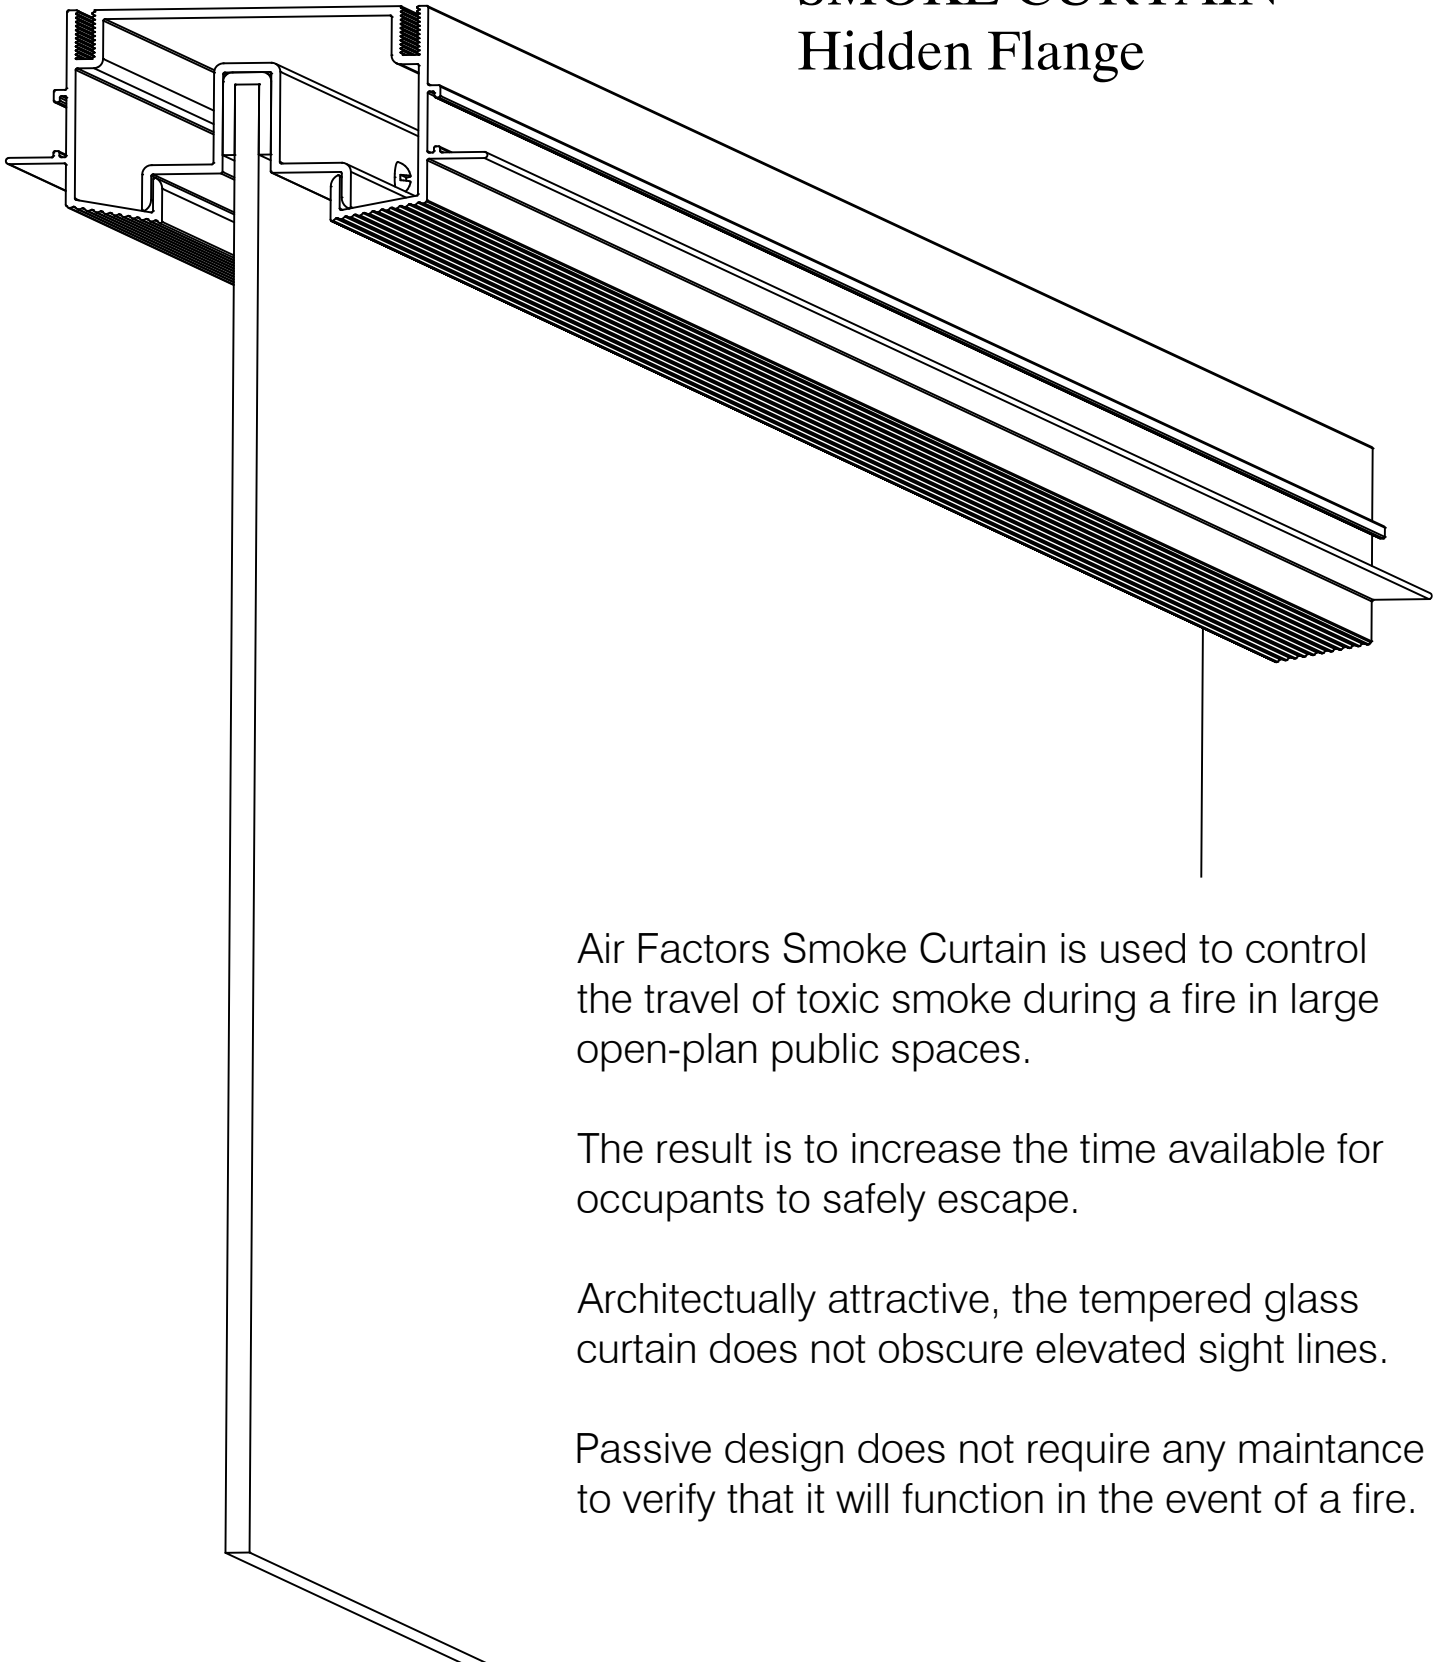

## SMOKE CURTAIN Hidden Flange

Air Factors Smoke Curtain is used to control the travel of toxic smoke during a fire in large open-plan public spaces.

The result is to increase the time available for occupants to safely escape.

Architecturally attractive, the tempered glass curtain does not obscure elevated sight lines.

Passive design does not require any maintenance to verify that it will function in the event of a fire.