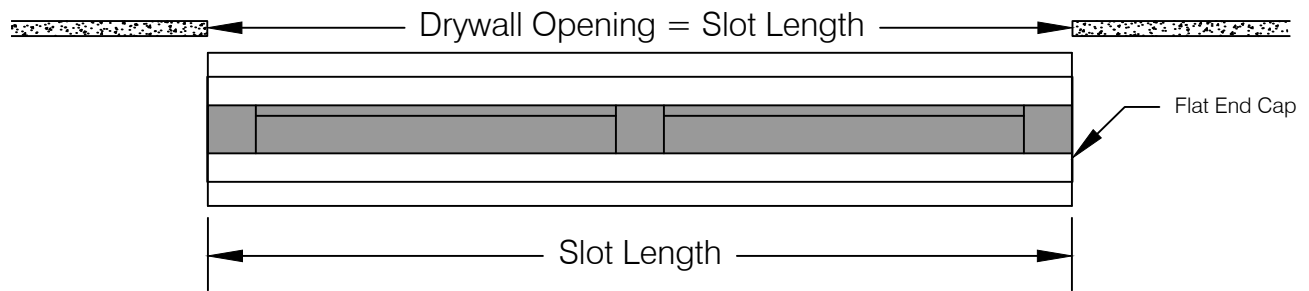

## HIDDEN FLANGE AIR BAR - FRAMING OPENING

Air Bar	A Slot Width	B Framing Opening
B-10-HFHF	1	3-1/4
B-15-HFHF	1-1/2	4-1/4
B-20-HFHF	2	5-1/4
B-25-HFHF	2-1/2	6-3/8
B-30-HFHF	3	7-3/8

FLAT END CAPS

Air Bar	B10HFHF	B15HFHF	B20HFHF	B25HFHF	B30HFHF
C	3-3/8	3-7/8	4-3/8	5-1/2	5-1/2
D	1-15/16	2-7/16	2-15/16	4-1/16	4-1/16