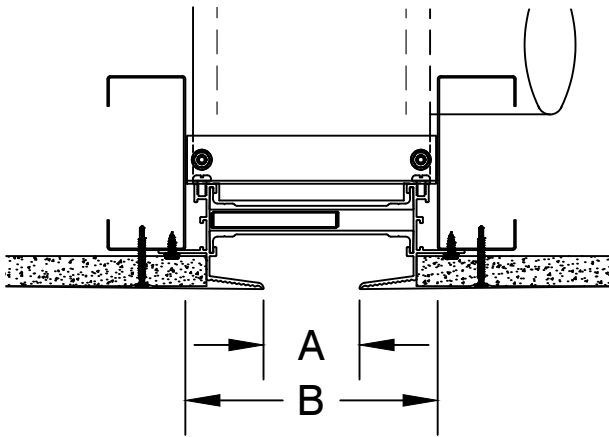

## HIDDEN FLANGE AIR BAR - FRAMING OPENING

Air Bar	A Slot Width	B Framing Opening
B-10-HFHF	1	3-1/4
B-15-HFHF	1-1/2	4-1/4
B-20-HFHF	2	5-1/4
B-25-HFHF	2-1/2	6-3/8
B-30-HFHF	3	7-3/8

FLAT END CAPS

Air Bar	B10HFHF	B15HFHF	B20HFHF	B25HFHF	B30HFHF
C	3-3/8	3-7/8	4-3/8	5-1/2	5-1/2
D	1-15/16	2-7/16	2-15/16	4-1/16	4-1/16