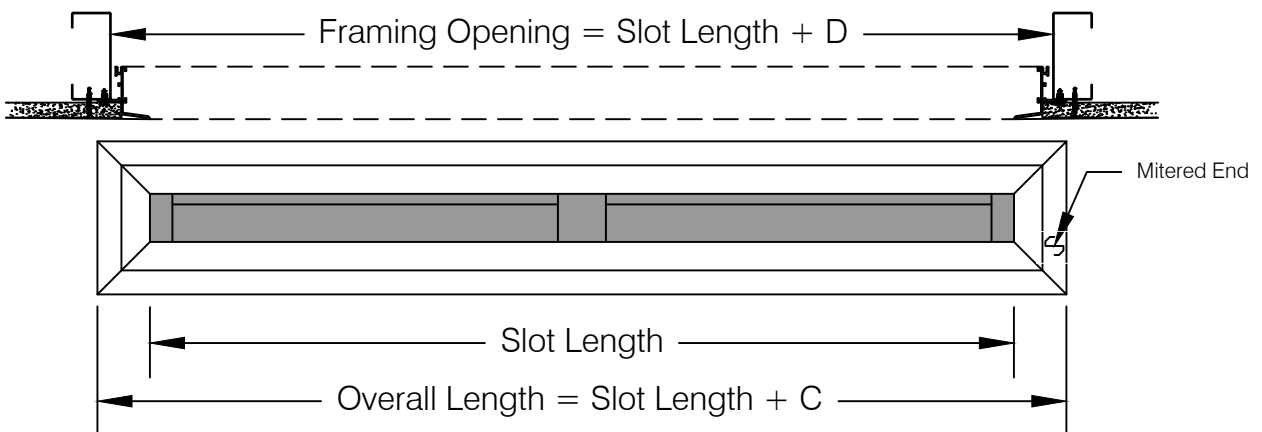

AIR FACTORS

4771 ARROYO VISTA, SUITE D
LIVERMORE, CA 94551

PH. # 925-579-0040
FAX # 925-579-0044

HIDDEN FLANGE AIR BAR - FRAMING OPENING

Air Bar	A Slot Width	B Framing Opening
B-10-HFHF	1	3-1/4
B-15-HFHF	1-1/2	4-1/4
B-20-HFHF	2	5-1/4
B-25-HFHF	2-1/2	6-3/8
B-30-HFHF	3	7-3/8

FLAT END CAPS

Air Bar	B10HFHF	B15HFHF	B20HFHF	B25HFHF	B30HFHF
C	3-3/8	3-7/8	4-3/8	5-1/2	5-1/2
D	1-15/16	2-7/16	2-15/16	4-1/16	4-1/16

MITERED ENDS