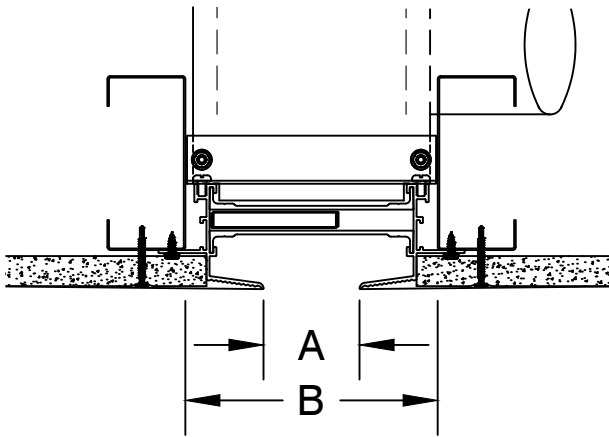

AIR FACTORS

4771 ARROYO VISTA, SUITE D
LIVERMORE, CA 94551

PH. # 925-579-0040
FAX # 925-579-0044

HIDDEN FLANGE AIR BAR - FRAMING OPENING

Air Bar	A Slot Width	B Framing Opening
B-10-HFHF	1	3-1/4
B-15-HFHF	1-1/2	4-1/4
B-20-HFHF	2	5-1/4
B-25-HFHF	2-1/2	6-3/8
B-30-HFHF	3	7-3/8

FLAT END CAPS

Air Bar	B10HFHF	B15HFHF	B20HFHF	B25HFHF	B30HFHF
C	3-3/8	3-7/8	4-3/8	5-1/2	5-1/2
D	1-15/16	2-7/16	2-15/16	4-1/16	4-1/16

MITERED ENDS