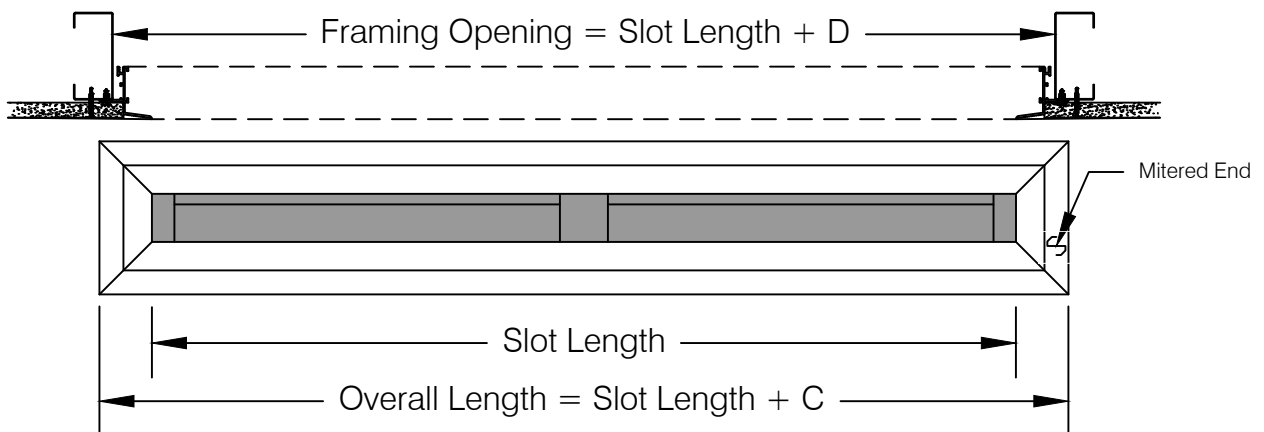

AIR FACTORS

4771 ARROYO VISTA, SUITE D
LIVERMORE, CA 94551

PH. # 925-579-0040
FAX # 925-579-0044

HIDDEN FLANGE AIR BAR - FRAMING OPENING

Air Bar	A Slot Width	B Framing Opening
B-10-HFHF	1	3-1/4
B-15-HFHF	1-1/2	4-1/4
B-20-HFHF	2	5-1/4
B-25-HFHF	2-1/2	6-3/8
B-30-HFHF	3	7-3/8

FLAT END CAPS

Air Bar	B10HFHF	B15HFHF	B20HFHF	B25HFHF	B30HFHF
C	3-3/8	3-7/8	4-3/8	5-1/2	5-1/2
D	1-15/16	2-7/16	2-15/16	4-1/16	4-1/16

MITERED ENDS