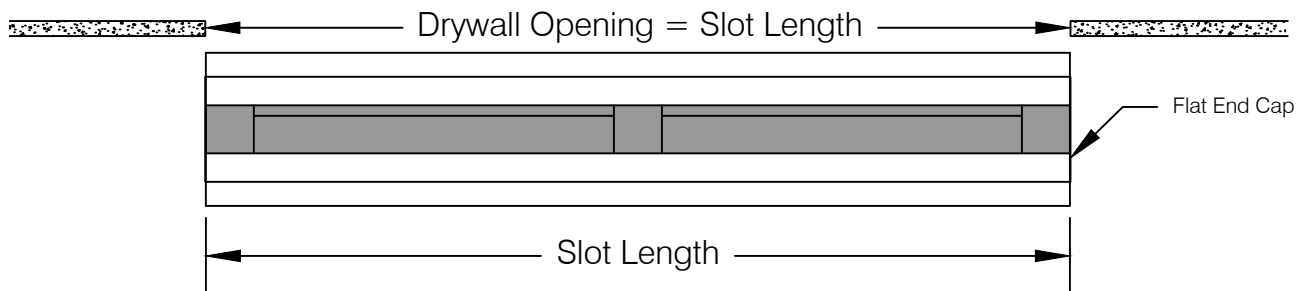

AIR FACTORS

4771 ARROYO VISTA, SUITE D
LIVERMORE, CA 94551

PH. # 925-579-0040
FAX # 925-579-0044

HIDDEN FLANGE AIR BAR - FRAMING OPENING

Air Bar	A Slot Width	B Framing Opening
B-10-HFHF	1	3-1/4
B-15-HFHF	1-1/2	4-1/4
B-20-HFHF	2	5-1/4
B-25-HFHF	2-1/2	6-3/8
B-30-HFHF	3	7-3/8

FLAT END CAPS

Air Bar	B10HFHF	B15HFHF	B20HFHF	B25HFHF	B30HFHF
C	3-3/8	3-7/8	4-3/8	5-1/2	5-1/2
D	1-15/16	2-7/16	2-15/16	4-1/16	4-1/16

MITERED ENDS