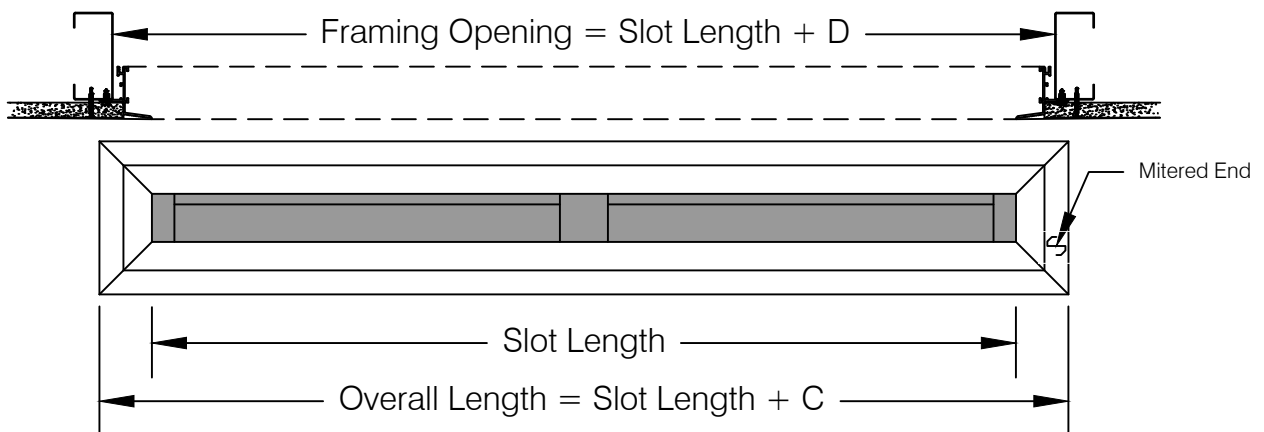

## HIDDEN FLANGE AIR BAR - FRAMING OPENING

Air Bar	A Slot Width	B Framing Opening
B-10-HFHF	1	3-1/4
B-15-HFHF	1-1/2	4-1/4
B-20-HFHF	2	5-1/4
B-25-HFHF	2-1/2	6-3/8
B-30-HFHF	3	7-3/8

FLAT END CAPS

Air Bar	B10HFHF	B15HFHF	B20HFHF	B25HFHF	B30HFHF
C	3-3/8	3-7/8	4-3/8	5-1/2	5-1/2
D	1-15/16	2-7/16	2-15/16	4-1/16	4-1/16