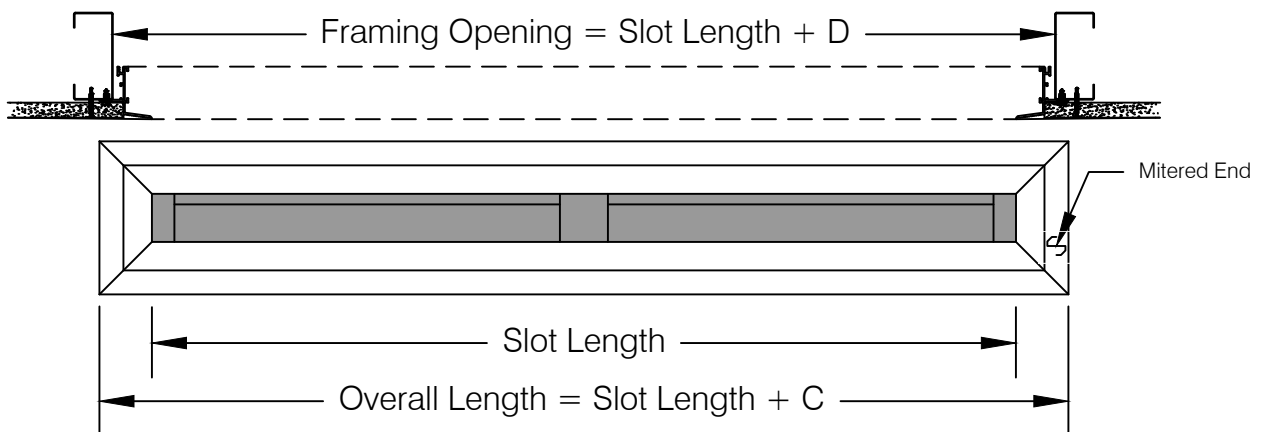

AIR FACTORS

4771 ARROYO VISTA, SUITE D
LIVERMORE, CA 94551

PH. # 925-579-0040
FAX # 925-579-0044

HIDDEN FLANGE AIR BAR - FRAMING OPENING

| Air Bar | A Slot Width | B Framing Opening |
|-----------|-----------------|----------------------|
| B-10-HFHF | 1 | 3-1/4 |
| B-15-HFHF | 1-1/2 | 4-1/4 |
| B-20-HFHF | 2 | 5-1/4 |
| B-25-HFHF | 2-1/2 | 6-3/8 |
| B-30-HFHF | 3 | 7-3/8 |

FLAT END CAPS

| Air Bar | B10HFHF | B15HFHF | B20HFHF | B25HFHF | B30HFHF |
|---------|---------|---------|---------|---------|---------|
| C | 3-3/8 | 3-7/8 | 4-3/8 | 5-1/2 | 5-1/2 |
| D | 1-15/16 | 2-7/16 | 2-15/16 | 4-1/16 | 4-1/16 |