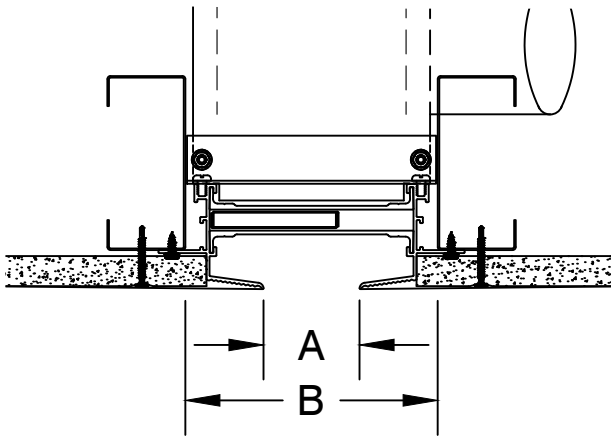

AIR FACTORS

4771 ARROYO VISTA, SUITE D
LIVERMORE, CA 94551

PH. # 925-579-0040
FAX # 925-579-0044

HIDDEN FLANGE AIR BAR - FRAMING OPENING

| Air Bar | A Slot Width | B Framing Opening |
|-----------|-----------------|----------------------|
| B-10-HFHF | 1 | 3-1/4 |
| B-15-HFHF | 1-1/2 | 4-1/4 |
| B-20-HFHF | 2 | 5-1/4 |
| B-25-HFHF | 2-1/2 | 6-3/8 |
| B-30-HFHF | 3 | 7-3/8 |

FLAT END CAPS

| Air Bar | B10HFHF | B15HFHF | B20HFHF | B25HFHF | B30HFHF |
|---------|---------|---------|---------|---------|---------|
| C | 3-3/8 | 3-7/8 | 4-3/8 | 5-1/2 | 5-1/2 |
| D | 1-15/16 | 2-7/16 | 2-15/16 | 4-1/16 | 4-1/16 |