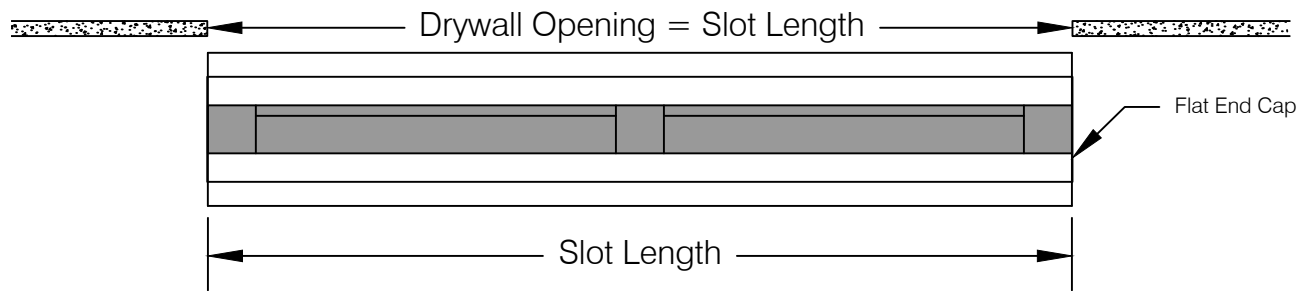

## HIDDEN FLANGE AIR BAR - FRAMING OPENING

Air Bar	A Slot Width	B Framing Opening
B-10-HFHF	1	3-1/4
B-15-HFHF	1-1/2	4-1/4
B-20-HFHF	2	5-1/4
B-25-HFHF	2-1/2	6-3/8
B-30-HFHF	3	7-3/8

FLAT END CAPS

Air Bar	B10HFHF	B15HFHF	B20HFHF	B25HFHF	B30HFHF
C	3-3/8	3-7/8	4-3/8	5-1/2	5-1/2
D	1-15/16	2-7/16	2-15/16	4-1/16	4-1/16