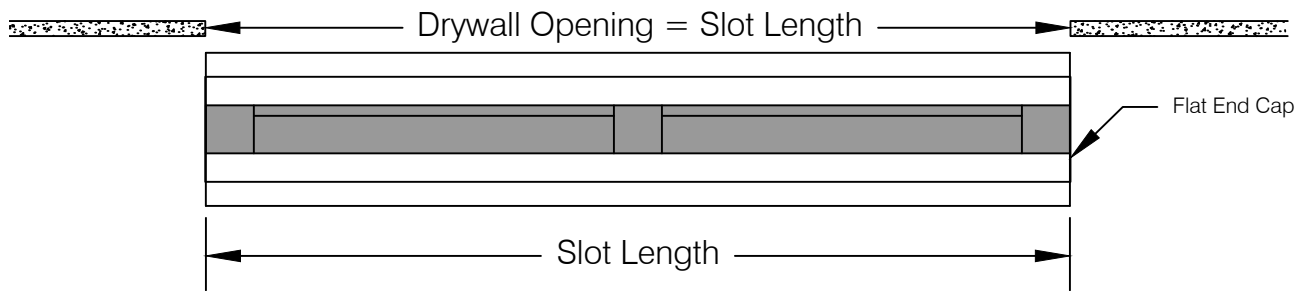

AIR FACTORS

4771 ARROYO VISTA, SUITE D
LIVERMORE, CA 94551

PH. # 925-579-0040
FAX # 925-579-0044

HIDDEN FLANGE AIR BAR - FRAMING OPENING

| Air Bar | A Slot Width | B Framing Opening |
|-----------|-----------------|----------------------|
| B-10-HFHF | 1 | 3-1/4 |
| B-15-HFHF | 1-1/2 | 4-1/4 |
| B-20-HFHF | 2 | 5-1/4 |
| B-25-HFHF | 2-1/2 | 6-3/8 |
| B-30-HFHF | 3 | 7-3/8 |

FLAT END CAPS

| Air Bar | B10HFHF | B15HFHF | B20HFHF | B25HFHF | B30HFHF |
|---------|---------|---------|---------|---------|---------|
| C | 3-3/8 | 3-7/8 | 4-3/8 | 5-1/2 | 5-1/2 |
| D | 1-15/16 | 2-7/16 | 2-15/16 | 4-1/16 | 4-1/16 |