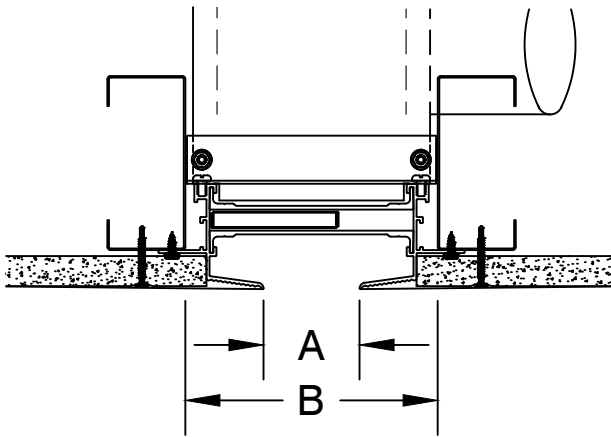

## HIDDEN FLANGE AIR BAR - FRAMING OPENING

Air Bar	A Slot Width	B Framing Opening
B-10-HFHF	1	3-1/4
B-15-HFHF	1-1/2	4-1/4
B-20-HFHF	2	5-1/4
B-25-HFHF	2-1/2	6-3/8
B-30-HFHF	3	7-3/8

FLAT END CAPS

Air Bar	B10HFHF	B15HFHF	B20HFHF	B25HFHF	B30HFHF
C	3-3/8	3-7/8	4-3/8	5-1/2	5-1/2
D	1-15/16	2-7/16	2-15/16	4-1/16	4-1/16