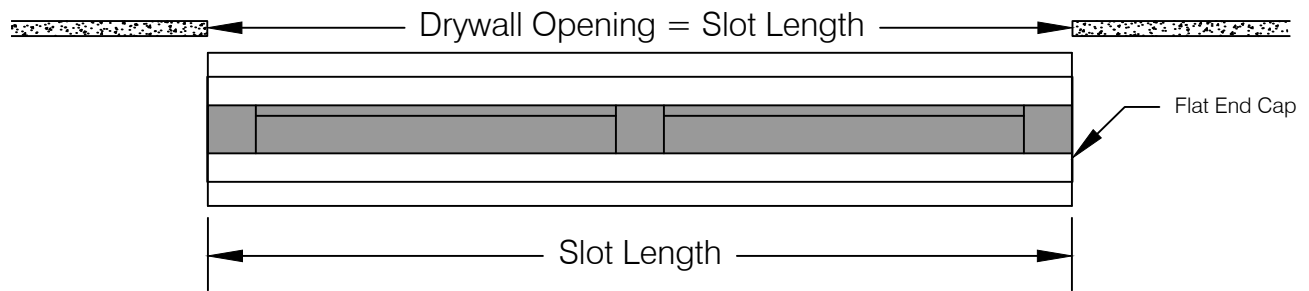

AIR FACTORS

4771 ARROYO VISTA, SUITE D
LIVERMORE, CA 94551

PH. # 925-579-0040
FAX # 925-579-0044

HIDDEN FLANGE AIR BAR - FRAMING OPENING

Air Bar	A Slot Width	B Framing Opening
B-10-HFHF	1	3-1/4
B-15-HFHF	1-1/2	4-1/4
B-20-HFHF	2	5-1/4
B-25-HFHF	2-1/2	6-3/8
B-30-HFHF	3	7-3/8

FLAT END CAPS

Air Bar	B10HFHF	B15HFHF	B20HFHF	B25HFHF	B30HFHF
C	3-3/8	3-7/8	4-3/8	5-1/2	5-1/2
D	1-15/16	2-7/16	2-15/16	4-1/16	4-1/16

MITERED ENDS