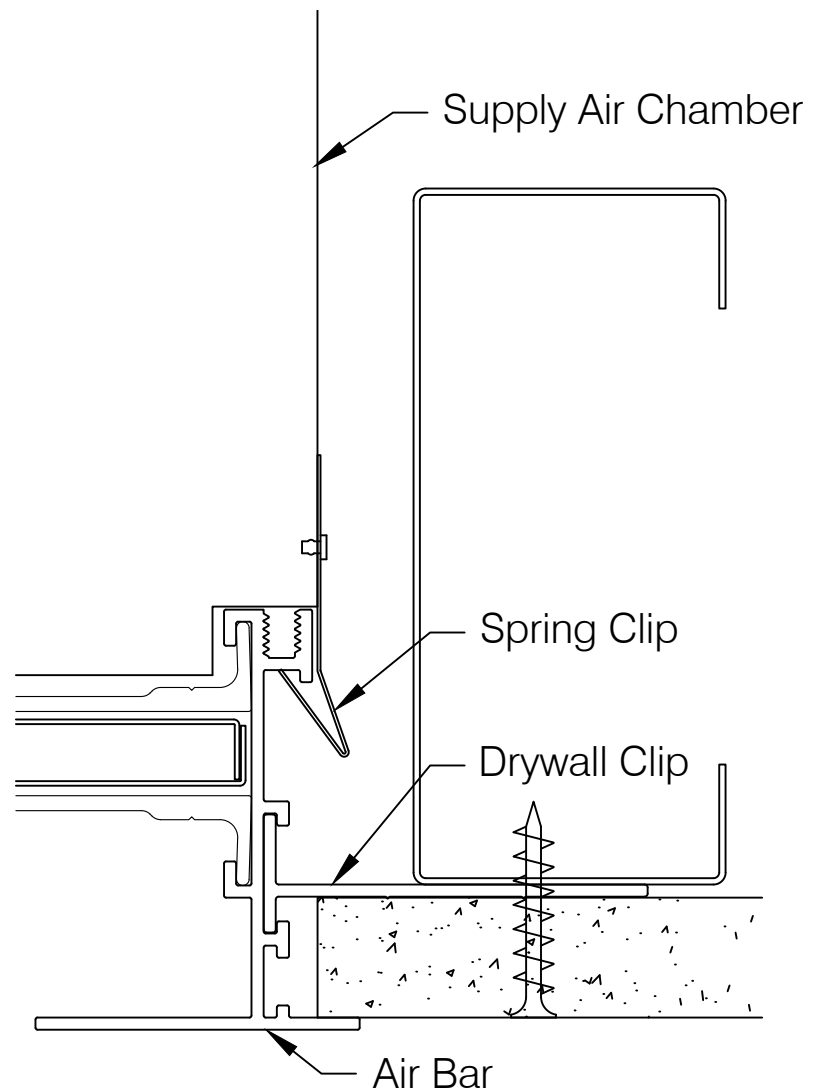

# AIR FACTORS

4771 ARROYO VISTA, SUITE D  
LIVERMORE, CA 94551

PH. # 925-579-0040  
FAX # 925-579-0044

Rotate Spring Clip

## SUPPLY AIR CHAMBER ASSEMBLY with Spring Clips

1. Rotate Spring Clip up and out of the way 90°.
2. Position Supply Air Chamber onto Air Bar.
3. Rotate Spring Clip down so that it snaps under Screw Track.  
(Use a long screwdriver.)