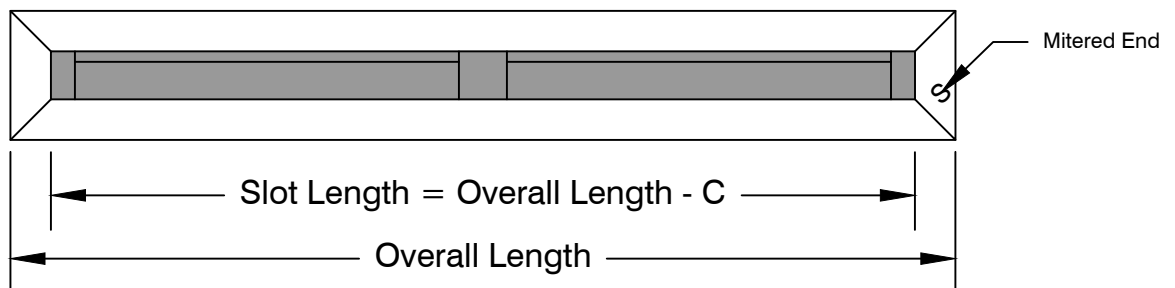

AIR FACTORS

4771 ARROYO VISTA, SUITE D
LIVERMORE, CA 94551

PH. # 925-579-0040
FAX # 925-579-0044

EXPOSED FLANGE AIR BAR - DRYWALL OPENING

AIR BAR	A Slot Width	B Drywall Opening
B-10-EE	1	3
B-15-EE	1-1/2	4
B-20-EE	2	5
B-25-EE	2-1/2	6-5/8
B-30-EE	3	7-1/8
B-40-EE	4	9-1/8

Drywall Opening = Slot Length + 1/2

FLANGED END CAPS

Drywall Opening = Overall Length - D

AIR BAR	B10EE	B15EE	B20EE	B25EE	B30EE	B40EE
C	2-3/8	2-7/8	3-3/8	4-1/2	4-1/2	5-1/2
D	7/16	7/16	7/16	7/16	7/16	7/16