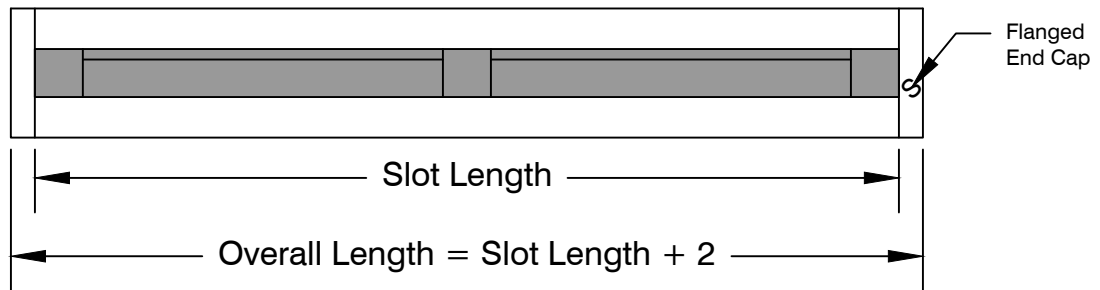

AIR FACTORS

4771 ARROYO VISTA, SUITE D
LIVERMORE, CA 94551

PH. # 925-579-0040
FAX # 925-579-0044

EXPOSED FLANGE AIR BAR - DRYWALL OPENING

AIR BAR	A Slot Width	B Drywall Opening
B-10-EE	1	3
B-15-EE	1-1/2	4
B-20-EE	2	5
B-25-EE	2-1/2	6-5/8
B-30-EE	3	7-1/8
B-40-EE	4	9-1/8

Drywall Opening = Slot Length + 1/2

FLANGED END CAPS

Drywall Opening = Overall Length - D

AIR BAR	B10EE	B15EE	B20EE	B25EE	B30EE	B40EE
C	2-3/8	2-7/8	3-3/8	4-1/2	4-1/2	5-1/2
D	7/16	7/16	7/16	7/16	7/16	7/16