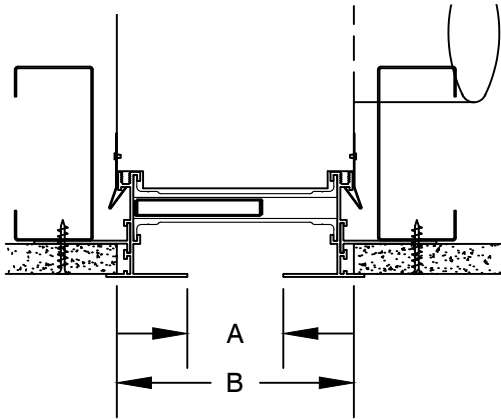

AIR FACTORS

4771 ARROYO VISTA, SUITE D
LIVERMORE, CA 94551

PH. # 925-579-0040
FAX # 925-579-0044

EXPOSED FLANGE AIR BAR - DRYWALL OPENING

AIR BAR	A Slot Width	B Drywall Opening
B-10-EE	1	3
B-15-EE	1-1/2	4
B-20-EE	2	5
B-25-EE	2-1/2	6-5/8
B-30-EE	3	7-1/8
B-40-EE	4	9-1/8

Drywall Opening = Slot Length + 1/2

FLANGED END CAPS

Drywall Opening = Overall Length - D

AIR BAR	B10EE	B15EE	B20EE	B25EE	B30EE	B40EE
C	2-3/8	2-7/8	3-3/8	4-1/2	4-1/2	5-1/2
D	7/16	7/16	7/16	7/16	7/16	7/16