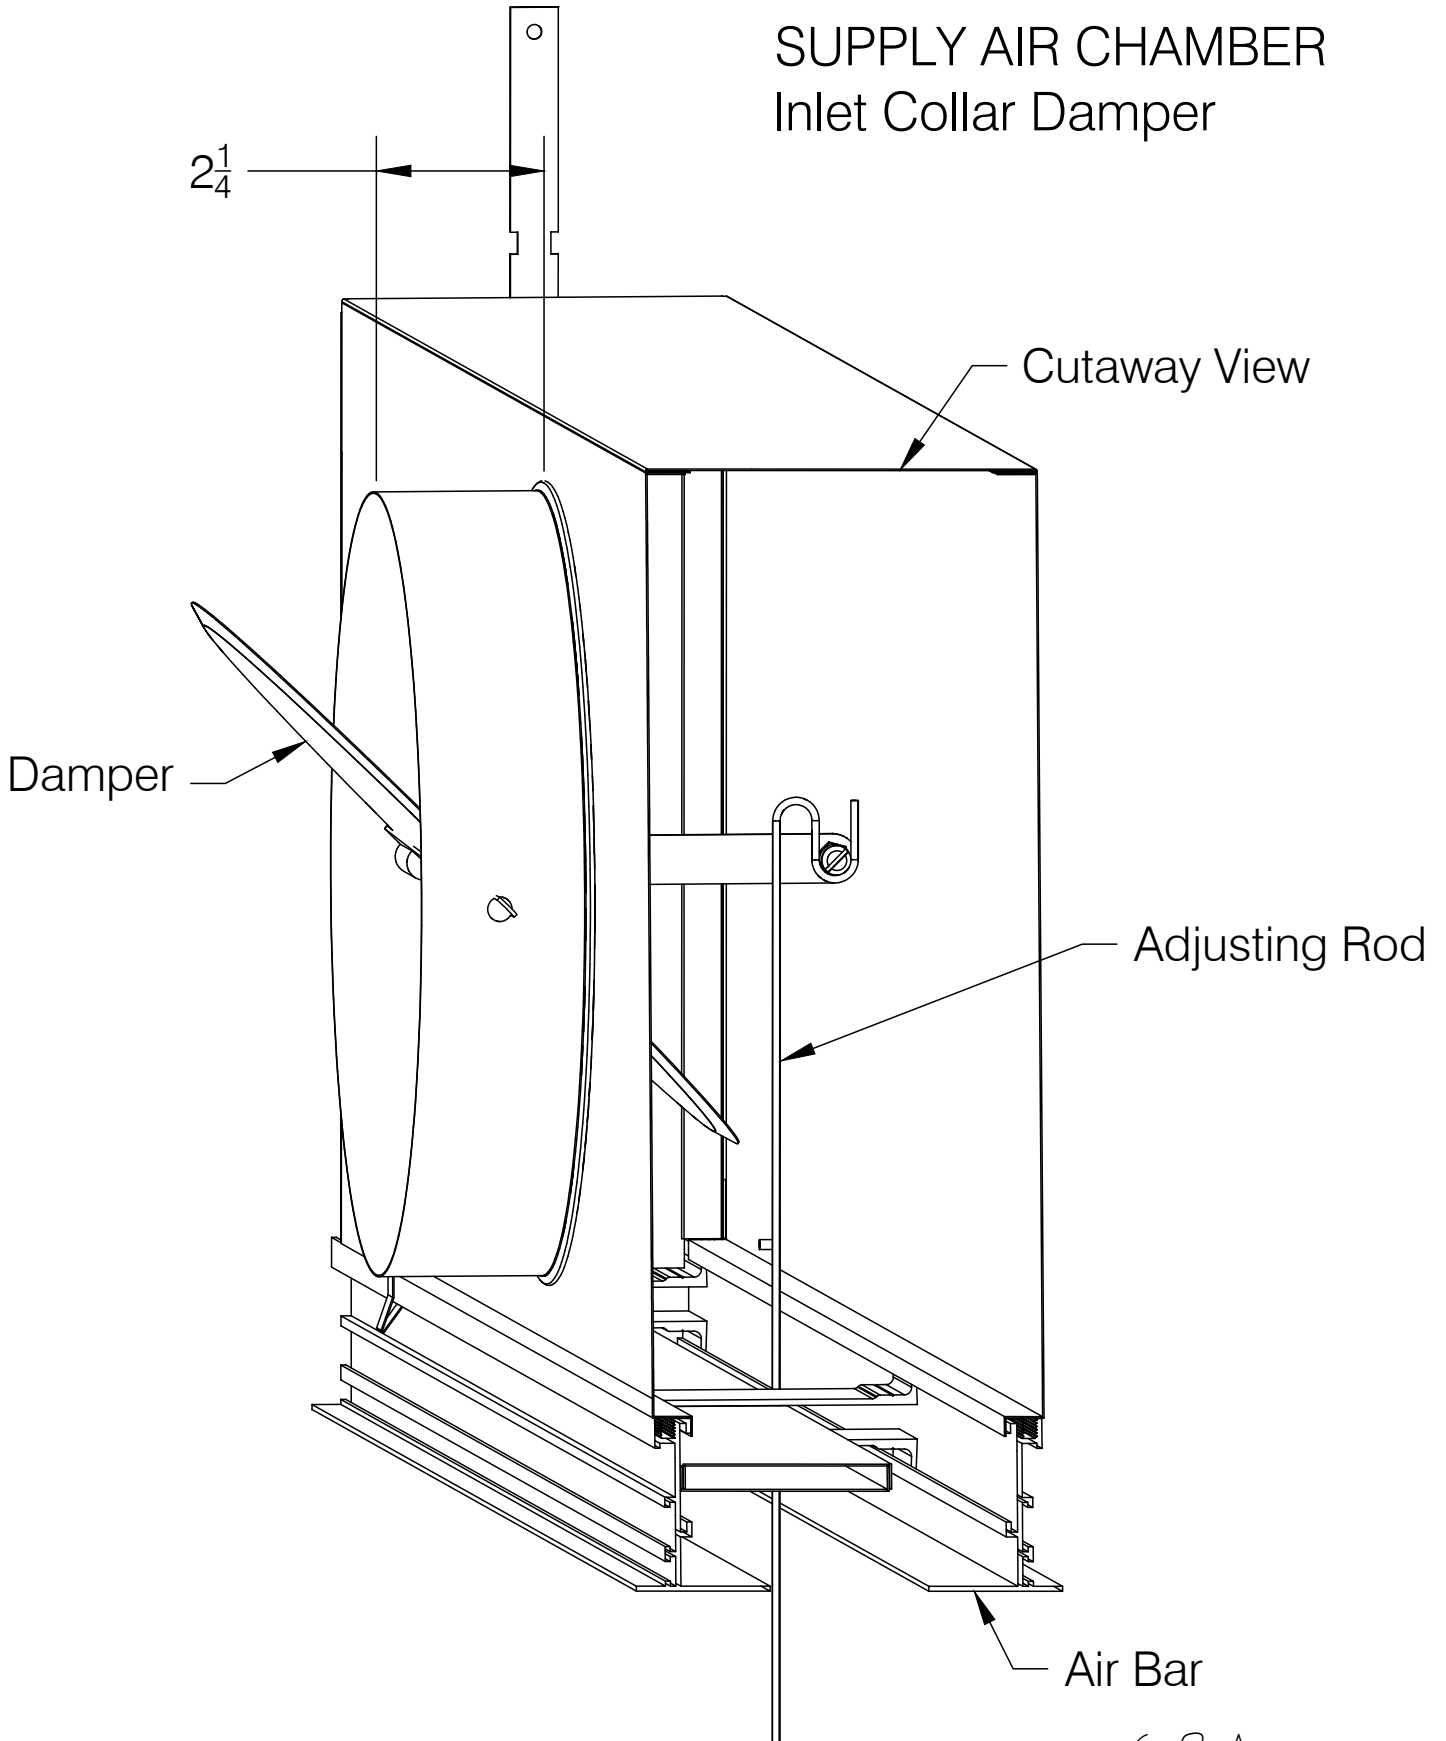

AIR FACTORS

4771 ARROYO VISTA, SUITE D
LIVERMORE, CA 94551

PH. # 925-579-0040
FAX # 925-579-0044

SUPPLY AIR CHAMBER Inlet Collar Damper

6-8-A