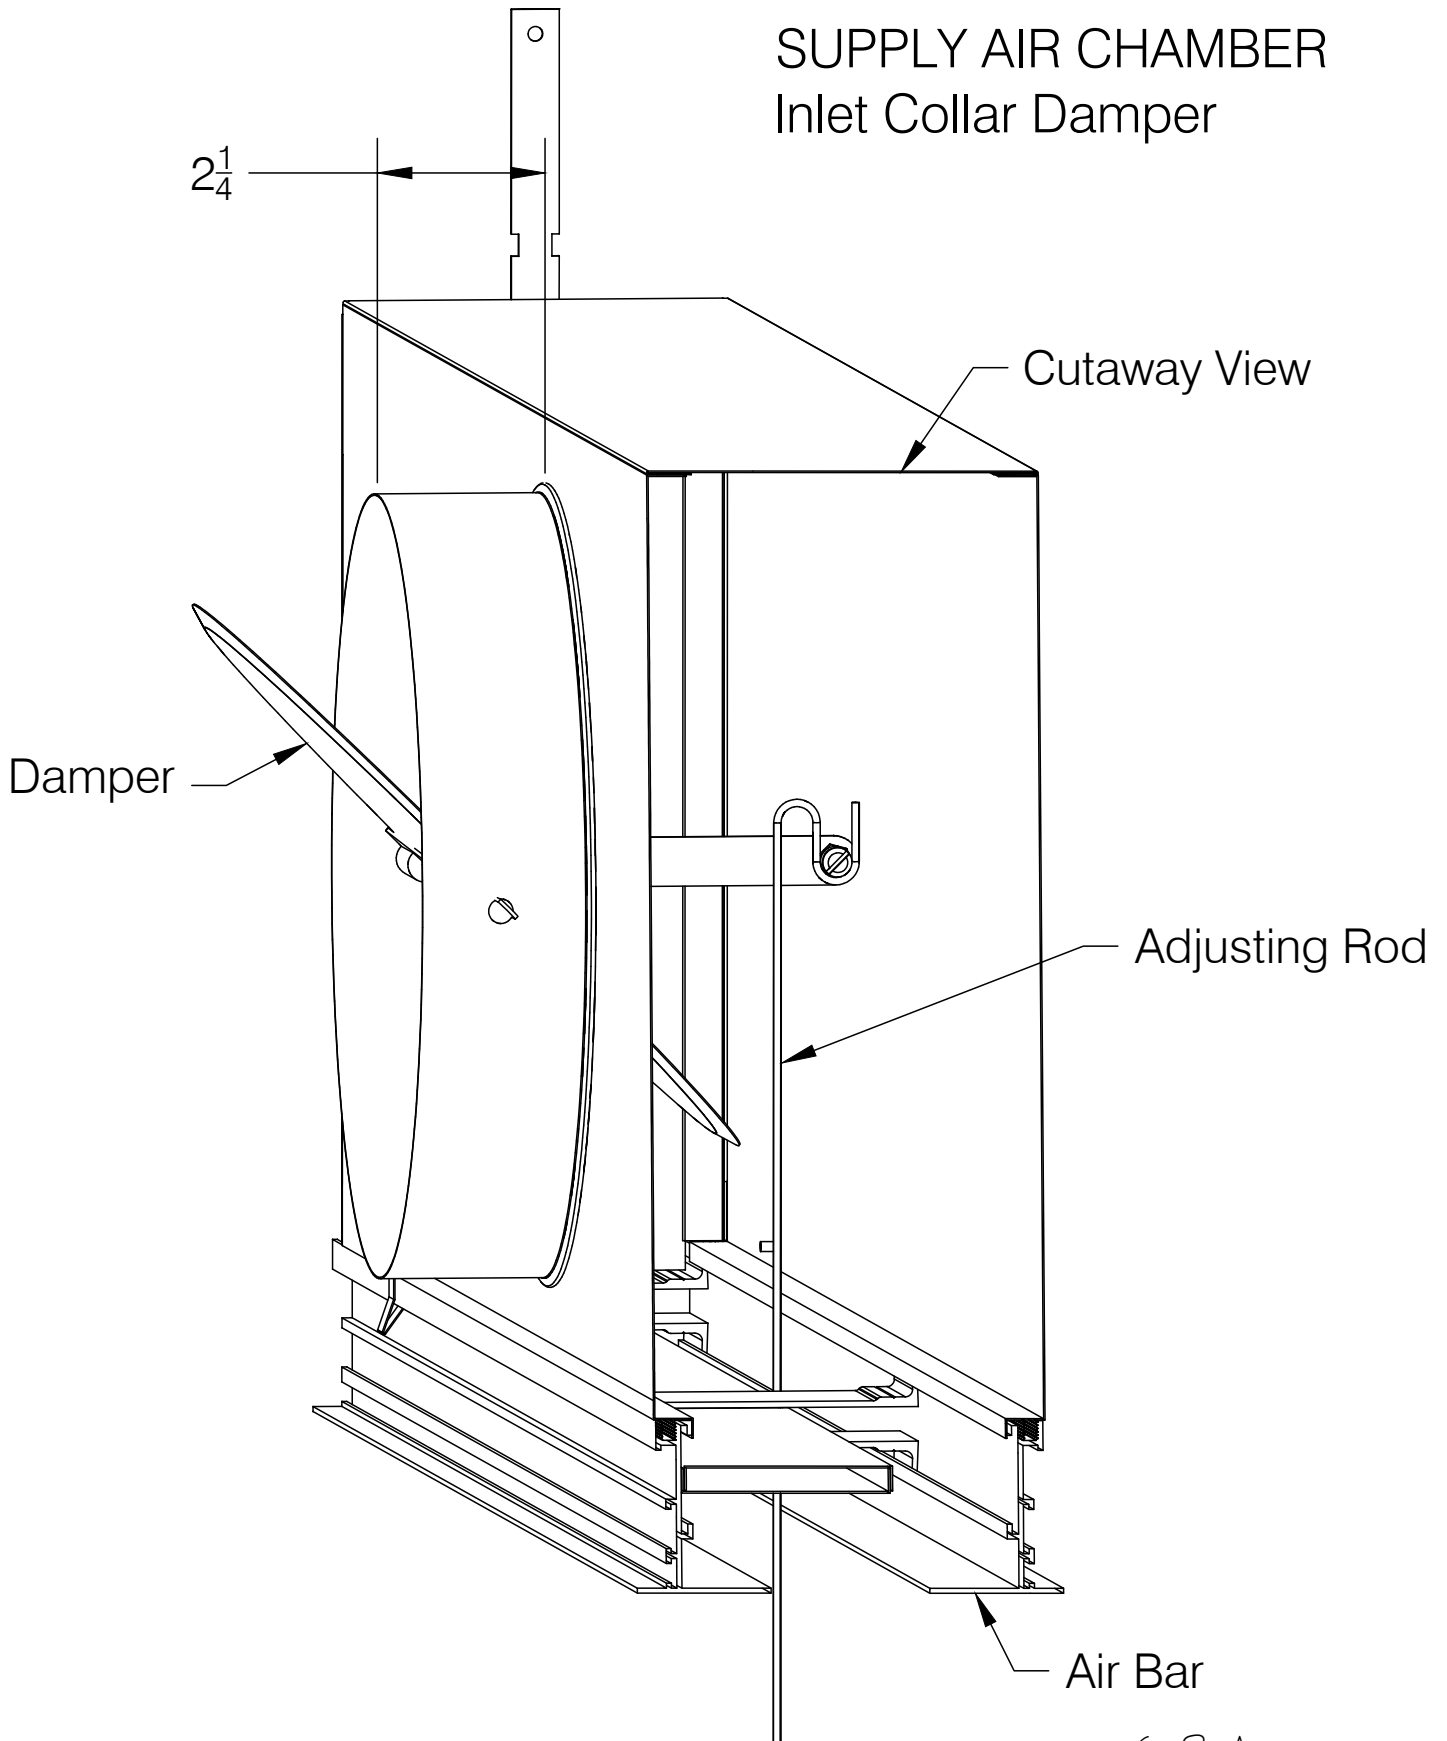

AIR FACTORS

4771 ARROYO VISTA, SUITE D
LIVERMORE, CA 94551

PH. # 925-579-0040
FAX # 925-579-0044

SUPPLY AIR CHAMBER Inlet Collar Damper

6-8-A