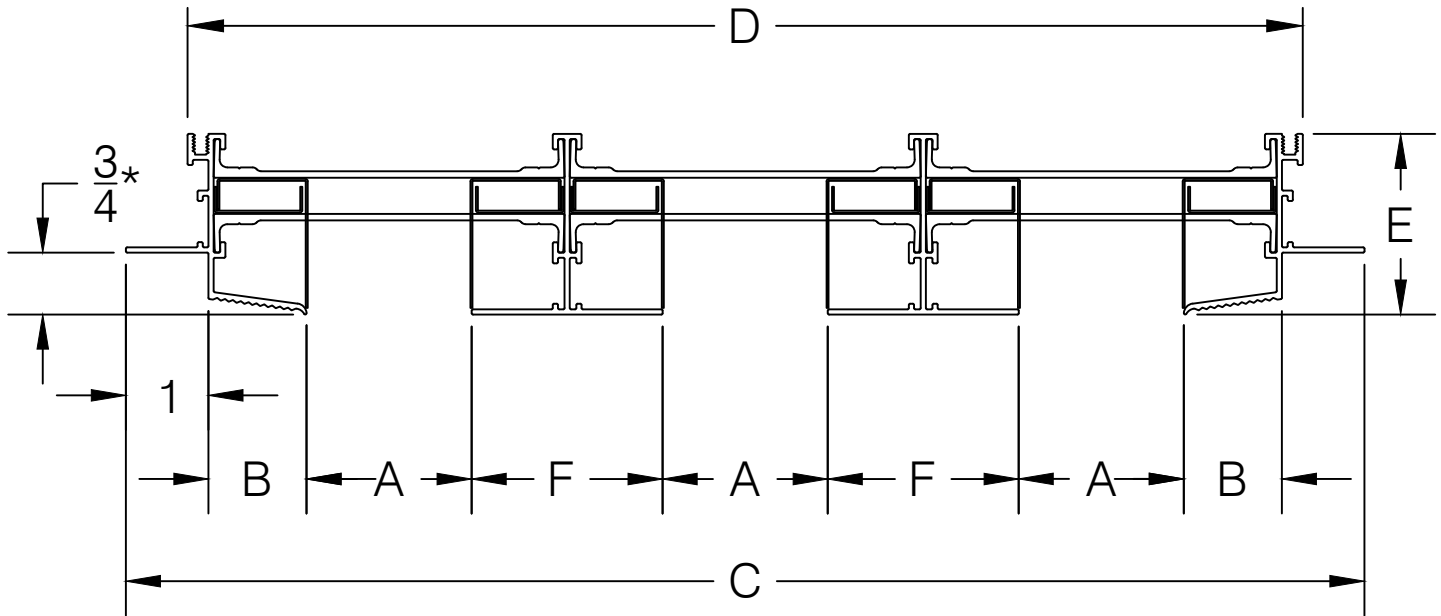

# AIR FACTORS

4771 ARROYO VISTA, SUITE D  
LIVERMORE, CA 94551

PH. # 925-579-0040  
FAX # 925-579-0044

\*Recommended for 5/8" Drywall

MODEL	A	B	C	D	E	F
B-10(3)-HFHF-JP	1	1-3/16	9	7-1/2	1-11/16	1-5/16
B-15(3)-HFHF-JP	1-1/2	1-7/16	12	10-1/2	1-15/16	1-13/16
B-20(3)-HFHF-JP	2	1-11/16	15	13-1/2	2-3/16	2-5/16
B-25(3)-HFHF-JP	2-1/2	2-1/4	19-13/16	18-5/16	2-3/4	3-13/32
B-30(3)-HFHF-JP	3	2-1/4	21-5/16	19-13/16	2-3/4	3-13/32

PROJECT:

TITLE:

JET PAIR HIDDEN FLANGE

DATE:

DRAWN:

Robert Gibbs

SCALE:

NTS

DWG. #:

3-T-3B