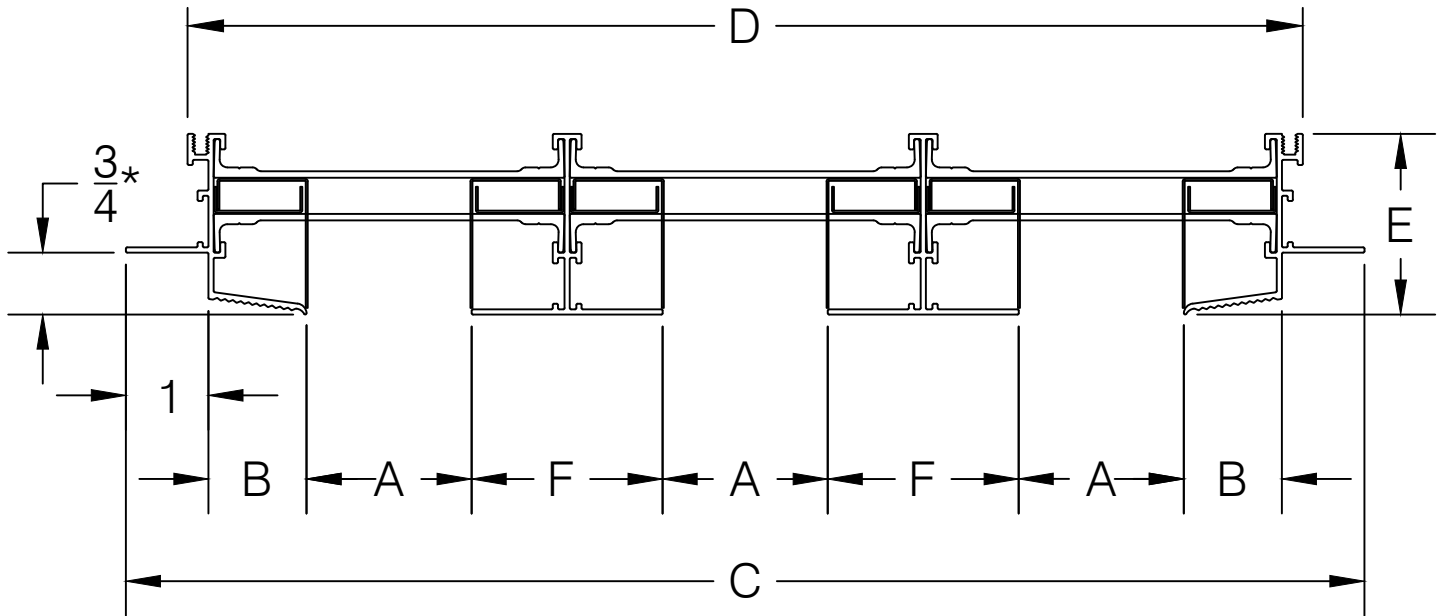

AIR FACTORS

4771 ARROYO VISTA, SUITE D
LIVERMORE, CA 94551

PH. # 925-579-0040
FAX # 925-579-0044

*Recommended for 5/8" Drywall

MODEL	A	B	C	D	E	F
B-10(3)-HFHF-JP	1	1-3/16	9	7-1/2	1-11/16	1-5/16
B-15(3)-HFHF-JP	1-1/2	1-7/16	12	10-1/2	1-15/16	1-13/16
B-20(3)-HFHF-JP	2	1-11/16	15	13-1/2	2-3/16	2-5/16
B-25(3)-HFHF-JP	2-1/2	2-1/4	19-13/16	18-5/16	2-3/4	3-13/32
B-30(3)-HFHF-JP	3	2-1/4	21-5/16	19-13/16	2-3/4	3-13/32

PROJECT:

TITLE:

JET PAIR HIDDEN FLANGE

DATE:

DRAWN:

Robert Gibbs

SCALE:

NTS

DWG. #:

3-T-3B