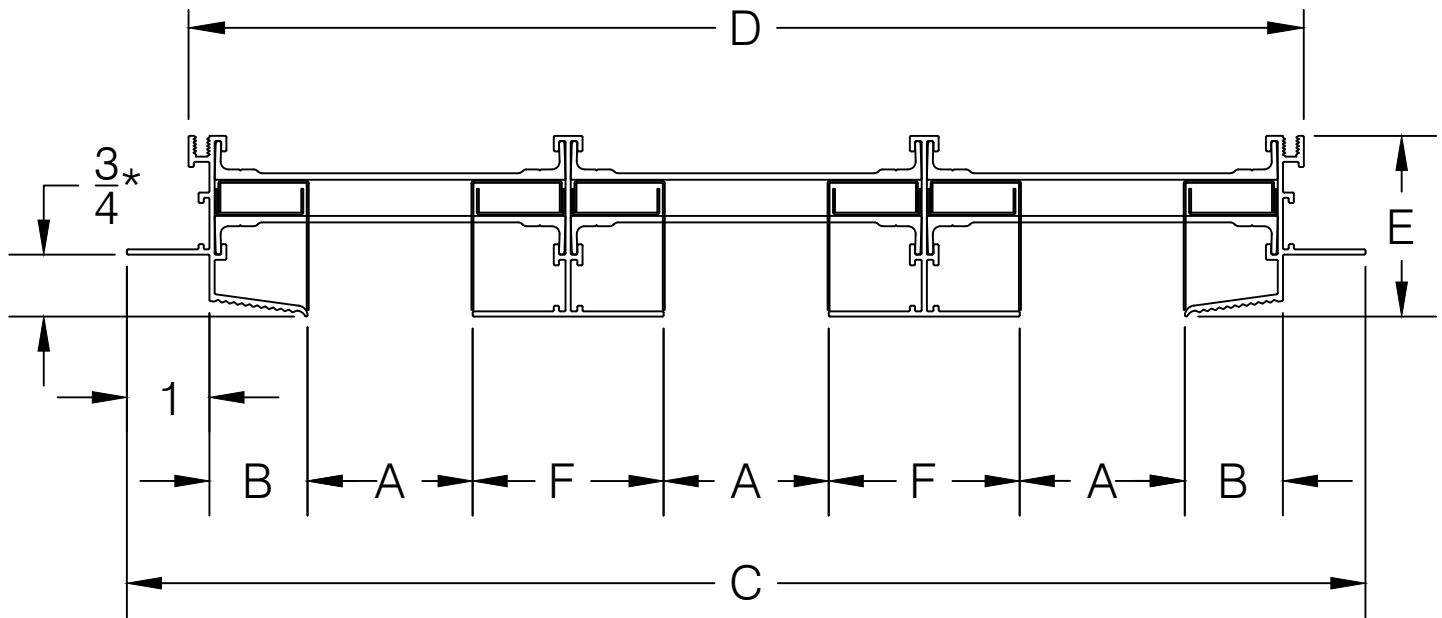

# AIR FACTORS

4771 ARROYO VISTA, SUITE D  
LIVERMORE, CA 94551

PH. # 925-579-0040  
FAX # 925-579-0044

\*Recommended for 5/8" Drywall

MODEL	A	B	C	D	E	F
B-10(3)-HFHF-JP	1	1-3/16	9	7-1/2	1-11/16	1-5/16
B-15(3)-HFHF-JP	1-1/2	1-7/16	12	10-1/2	1-15/16	1-13/16
B-20(3)-HFHF-JP	2	1-11/16	15	13-1/2	2-3/16	2-5/16
B-25(3)-HFHF-JP	2-1/2	2-1/4	19-13/16	18-5/16	2-3/4	3-13/32
B-30(3)-HFHF-JP	3	2-1/4	21-5/16	19-13/16	2-3/4	3-13/32

PROJECT:

TITLE:

JET PAIR HIDDEN FLANGE

DATE:

DRAWN:

Robert Gibbs

SCALE:

NTS

DWG. #:

3-T-3B