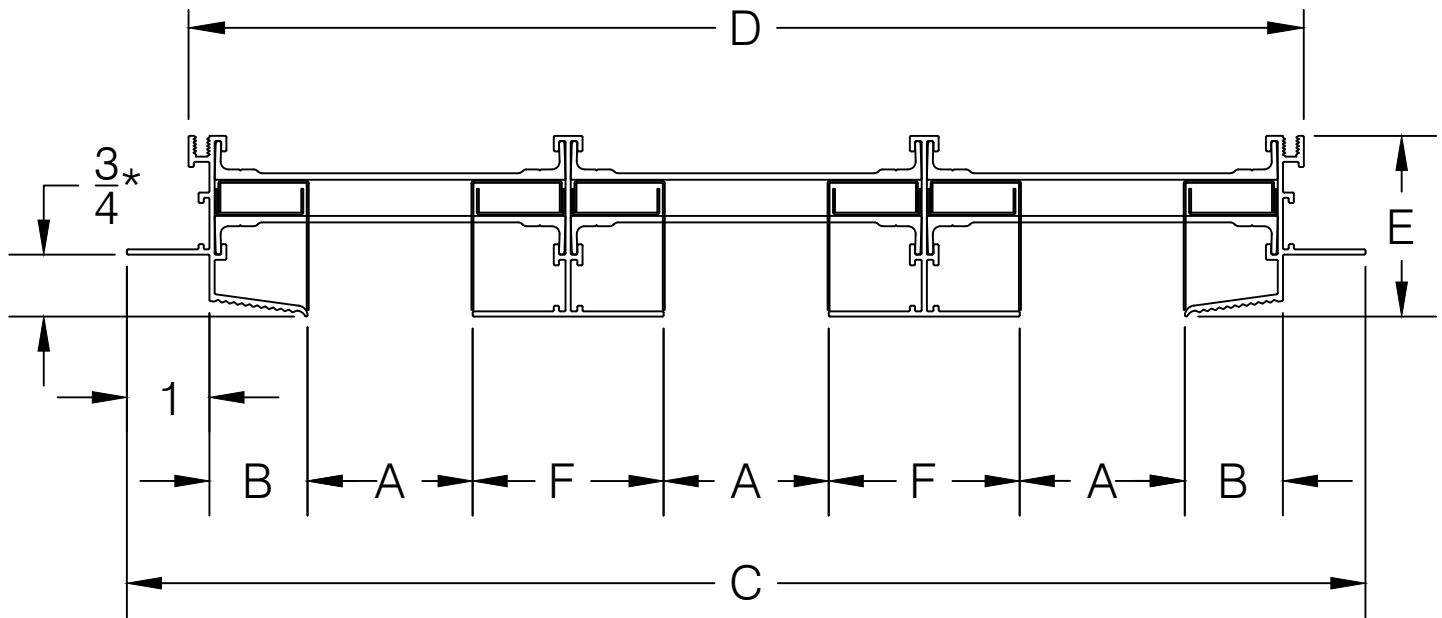

AIR FACTORS

4771 ARROYO VISTA, SUITE D
LIVERMORE, CA 94551

PH. # 925-579-0040
FAX # 925-579-0044

*Recommended for 5/8" Drywall

MODEL	A	B	C	D	E	F
B-10(3)-HFHF-JP	1	1-3/16	9	7-1/2	1-11/16	1-5/16
B-15(3)-HFHF-JP	1-1/2	1-7/16	12	10-1/2	1-15/16	1-13/16
B-20(3)-HFHF-JP	2	1-11/16	15	13-1/2	2-3/16	2-5/16
B-25(3)-HFHF-JP	2-1/2	2-1/4	19-13/16	18-5/16	2-3/4	3-13/32
B-30(3)-HFHF-JP	3	2-1/4	21-5/16	19-13/16	2-3/4	3-13/32

PROJECT:

TITLE:

JET PAIR HIDDEN FLANGE

DATE:

DRAWN:

Robert Gibbs

SCALE:

NTS

DWG. #:

3-T-3B