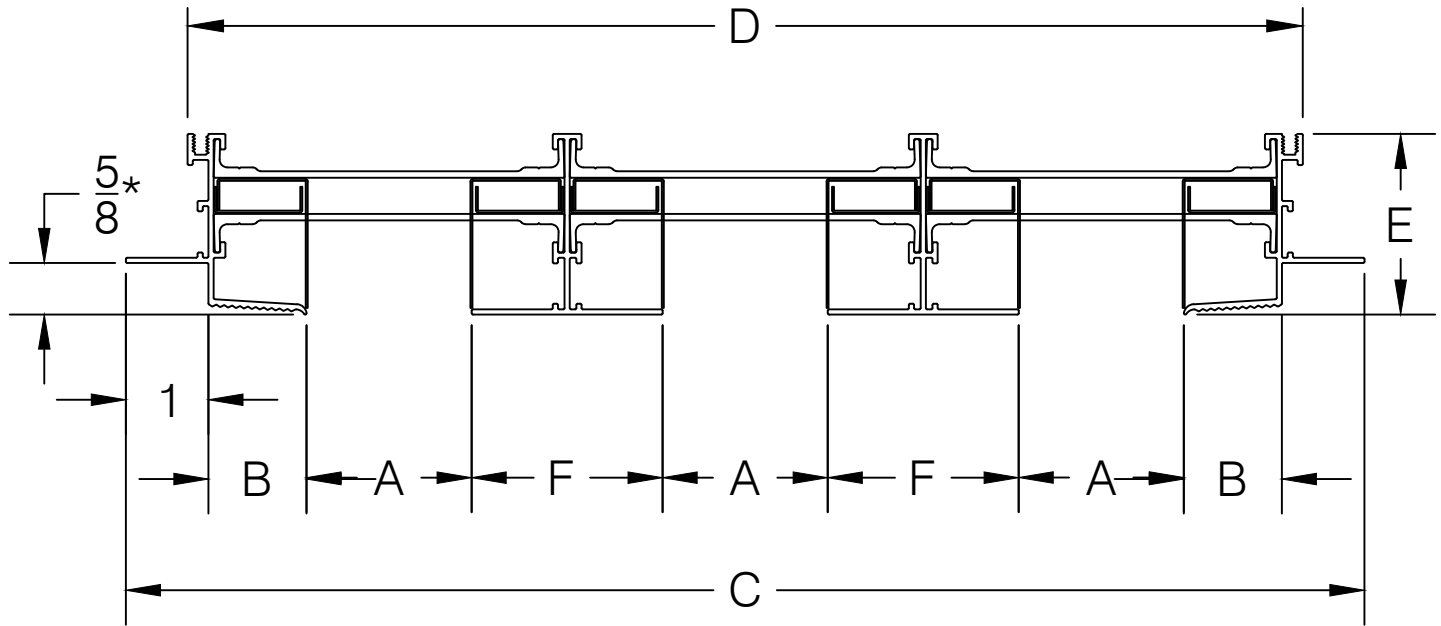

AIR FACTORS

4771 ARROYO VISTA, SUITE D
LIVERMORE, CA 94551

PH. # 925-579-0040
FAX # 925-579-0044

*Recommended for 1/2" Drywall

MODEL	A	B	C	D	E	F
B-10(3)-HFHF-JP	1	1-3/16	9	7-1/2	1-11/16	1-5/16
B-15(3)-HFHF-JP	1-1/2	1-7/16	12	10-1/2	1-15/16	1-13/16
B-20(3)-HFHF-JP	2	1-11/16	15	13-1/2	2-3/16	2-5/16
B-25(3)-HFHF-JP	2-1/2	2-1/4	19-13/16	18-5/16	2-3/4	3-13/32
B-30(3)-HFHF-JP	3	2-1/4	21-5/16	19-13/16	2-3/4	3-13/32

PROJECT:

TITLE:

JET PAIR HIDDEN FLANGE

DATE:

DRAWN:

Robert Gibbs

SCALE:

NTS

DWG. #:

3-T-3A