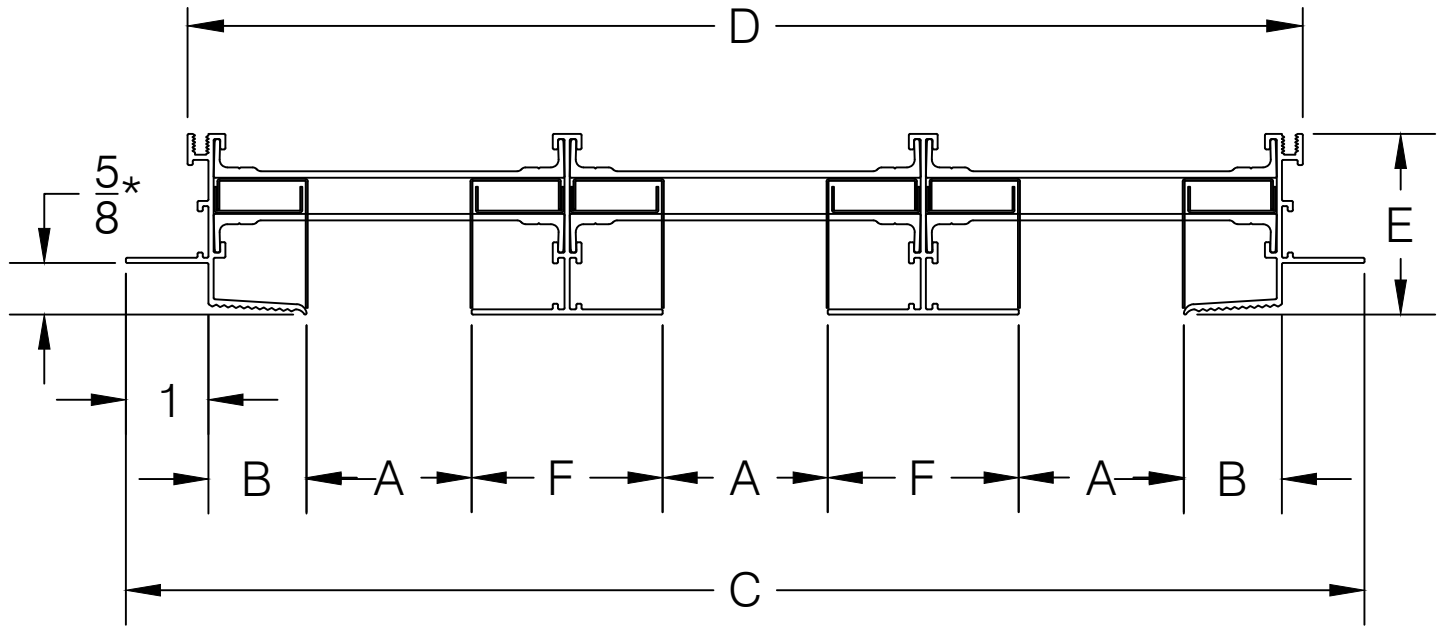

AIR FACTORS

4771 ARROYO VISTA, SUITE D
LIVERMORE, CA 94551

PH. # 925-579-0040
FAX # 925-579-0044

*Recommended for 1/2" Drywall

| MODEL | A | B | C | D | E | F |
|-----------------|-------|---------|----------|----------|---------|---------|
| B-10(3)-HFHF-JP | 1 | 1-3/16 | 9 | 7-1/2 | 1-11/16 | 1-5/16 |
| B-15(3)-HFHF-JP | 1-1/2 | 1-7/16 | 12 | 10-1/2 | 1-15/16 | 1-13/16 |
| B-20(3)-HFHF-JP | 2 | 1-11/16 | 15 | 13-1/2 | 2-3/16 | 2-5/16 |
| B-25(3)-HFHF-JP | 2-1/2 | 2-1/4 | 19-13/16 | 18-5/16 | 2-3/4 | 3-13/32 |
| B-30(3)-HFHF-JP | 3 | 2-1/4 | 21-5/16 | 19-13/16 | 2-3/4 | 3-13/32 |

PROJECT:

TITLE:

JET PAIR HIDDEN FLANGE

DATE:

DRAWN:

Robert Gibbs

SCALE:

NTS

DWG. #:

3-T-3A