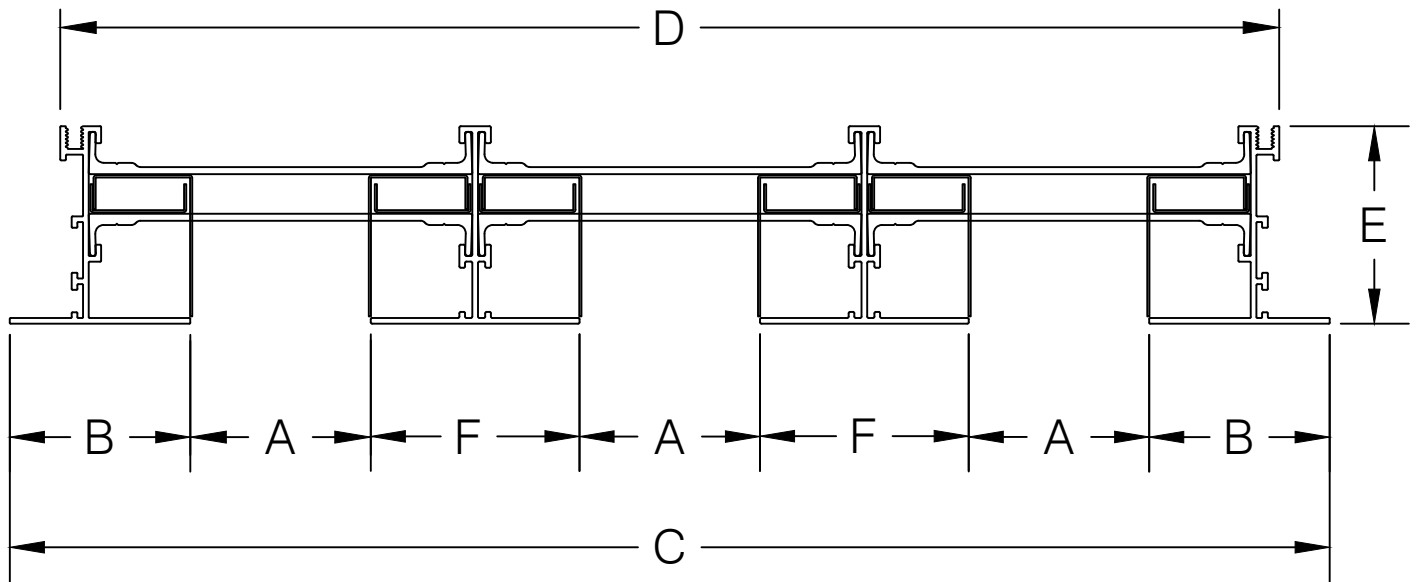

AIR FACTORS

4771 ARROYO VISTA, SUITE D
LIVERMORE, CA 94551

PH. # 925-579-0040
FAX # 925-579-0044

MODEL	A	B	C	D	E	F
B-10(3)-WFWF-JP	1	1-1/2	8-5/8	7-1/2	1-11/16	1-5/16
B-15(3)-WFWF-JP	1-1/2	2	12-1/8	10-1/2	1-15/16	1-13/16
B-20(3)-WFWF-JP	2	2	14-5/8	13-1/2	2-3/16	2-5/16
B-25(3)-WFWF-JP	2-1/2	2-1/2	19-5/16	18-5/16	2-3/4	3-13/32
B-30(3)-WFWF-JP	3	2-1/2	20-13/16	19-13/16	2-3/4	3-13/32

PROJECT:

TITLE:

JET PAIR WIDE FLANGE

DATE:

DRAWN:

Robert Gibbs

SCALE:

NTS

DWG. #:

3-T-2