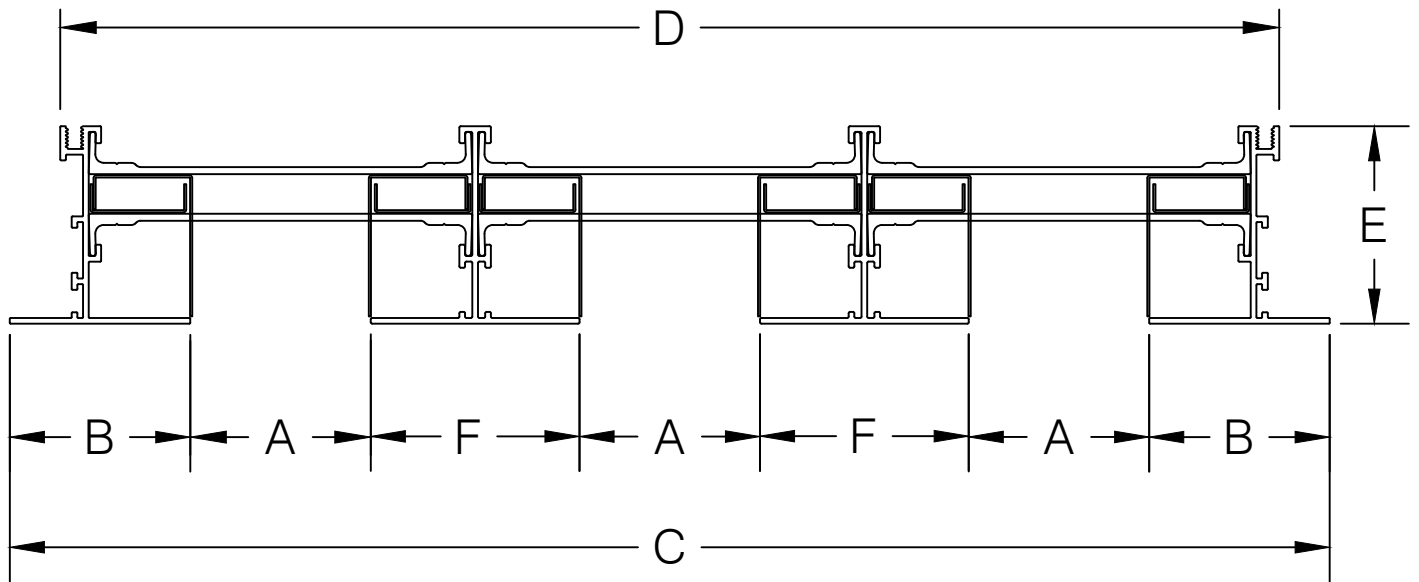

AIR FACTORS

4771 ARROYO VISTA, SUITE D
LIVERMORE, CA 94551

PH. # 925-579-0040
FAX # 925-579-0044

| MODEL | A | B | C | D | E | F |
|-----------------|-------|-------|----------|----------|---------|---------|
| B-10(3)-WFWF-JP | 1 | 1-1/2 | 8-5/8 | 7-1/2 | 1-11/16 | 1-5/16 |
| B-15(3)-WFWF-JP | 1-1/2 | 2 | 12-1/8 | 10-1/2 | 1-15/16 | 1-13/16 |
| B-20(3)-WFWF-JP | 2 | 2 | 14-5/8 | 13-1/2 | 2-3/16 | 2-5/16 |
| B-25(3)-WFWF-JP | 2-1/2 | 2-1/2 | 19-5/16 | 18-5/16 | 2-3/4 | 3-13/32 |
| B-30(3)-WFWF-JP | 3 | 2-1/2 | 20-13/16 | 19-13/16 | 2-3/4 | 3-13/32 |

PROJECT:

TITLE:

JET PAIR WIDE FLANGE

DATE:

DRAWN:

Robert Gibbs

SCALE:

NTS

DWG. #:

3-T-2