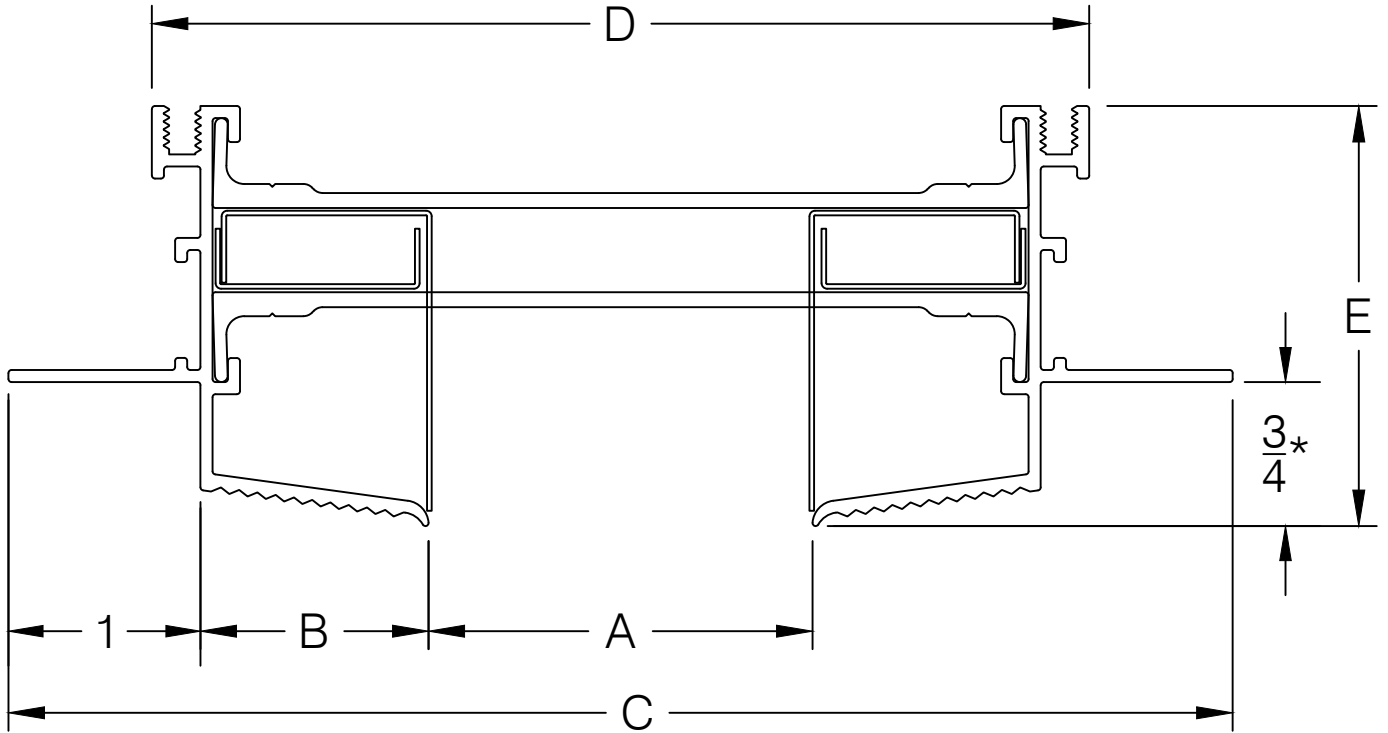

AIR FACTORS

4771 ARROYO VISTA, SUITE D
LIVERMORE, CA 94551

PH. # 925-579-0040
FAX # 925-579-0044

*Recommended for 5/8" Drywall

MODEL	A	B	C	D	E
B-10-HFHF-JP	1	11/16	4-3/8	2-7/8	1-11/16
B-15-HFHF-JP	1-1/2	15/16	5-3/8	3-7/8	1-15/16
B-20-HFHF-JP	2	1-3/16	6-3/8	4-7/8	2-3/16
B-25-HFHF-JP	2-1/2	1-1/2	7-1/2	6	2-1/2
B-30-HFHF-JP	3	1-3/4	8-1/2	7	2-3/4

PROJECT:

TITLE:

JET PAIR HIDDEN FLANGE - 3/4

DATE:

DRAWN:

Robert Gibbs

SCALE:

NTS

DWG. #:

3-5-5B