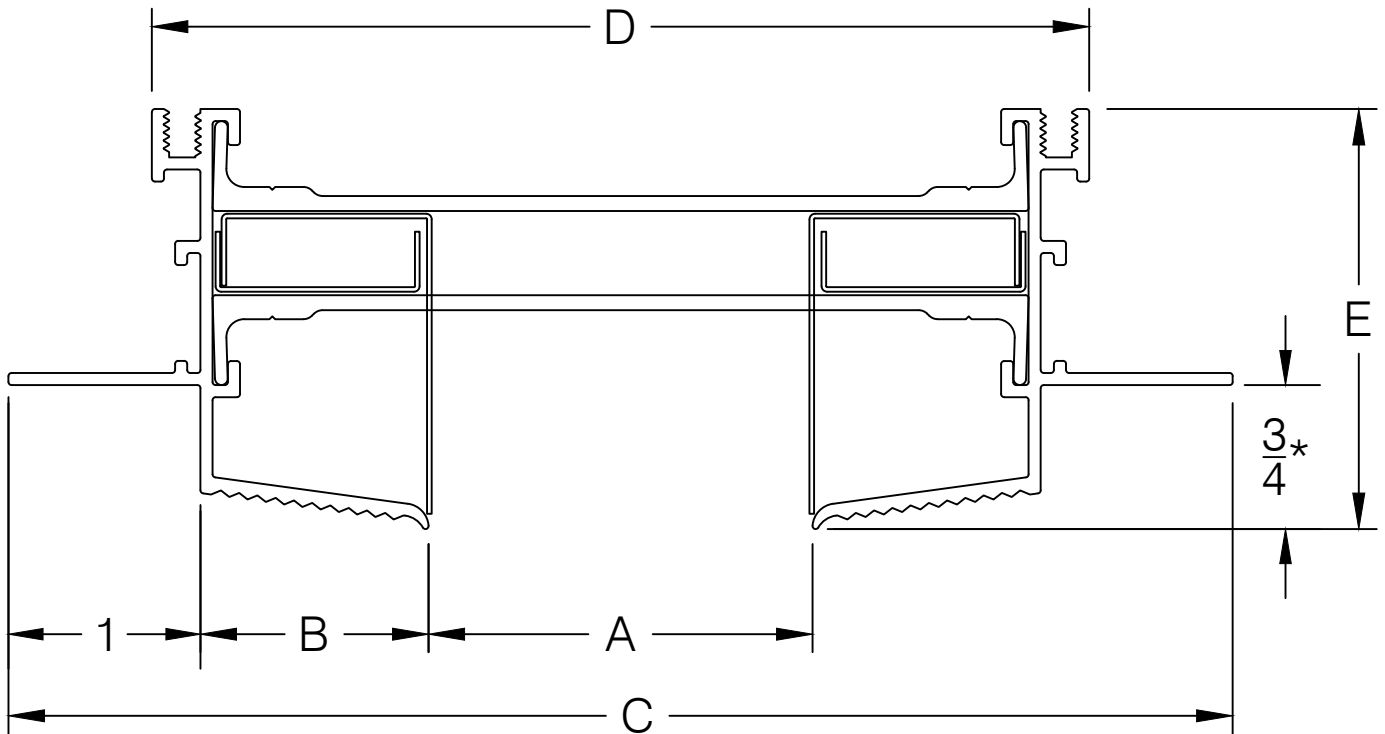

AIR FACTORS

4771 ARROYO VISTA, SUITE D
LIVERMORE, CA 94551

PH. # 925-579-0040
FAX # 925-579-0044

*Recommended for 5/8" Drywall

MODEL	A	B	C	D	E
B-10-HFHF-JP	1	11/16	4-3/8	2-7/8	1-11/16
B-15-HFHF-JP	1-1/2	15/16	5-3/8	3-7/8	1-15/16
B-20-HFHF-JP	2	1-3/16	6-3/8	4-7/8	2-3/16
B-25-HFHF-JP	2-1/2	1-1/2	7-1/2	6	2-1/2
B-30-HFHF-JP	3	1-3/4	8-1/2	7	2-3/4

PROJECT:

TITLE:

JET PAIR HIDDEN FLANGE - 3/4

DATE:

DRAWN:

Robert Gibbs

SCALE:

NTS

DWG. #:

3-5-5B