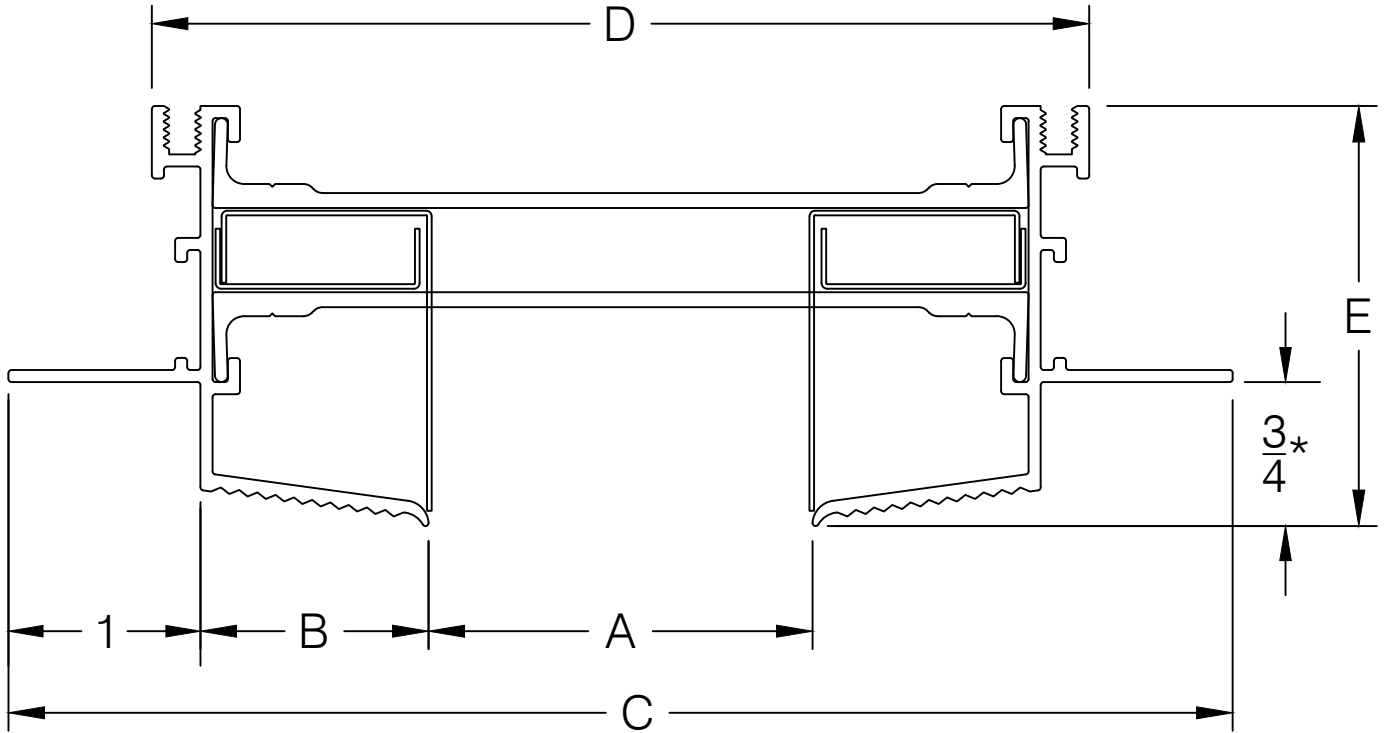

# AIR FACTORS

4771 ARROYO VISTA, SUITE D  
LIVERMORE, CA 94551

PH. # 925-579-0040  
FAX # 925-579-0044

\*Recommended for 5/8" Drywall

MODEL	A	B	C	D	E
B-10-HFHF-JP	1	11/16	4-3/8	2-7/8	1-11/16
B-15-HFHF-JP	1-1/2	15/16	5-3/8	3-7/8	1-15/16
B-20-HFHF-JP	2	1-3/16	6-3/8	4-7/8	2-3/16
B-25-HFHF-JP	2-1/2	1-1/2	7-1/2	6	2-1/2
B-30-HFHF-JP	3	1-3/4	8-1/2	7	2-3/4

PROJECT:

TITLE:

JET PAIR HIDDEN FLANGE - 3/4

DATE:

DRAWN:

Robert Gibbs

SCALE:

NTS

DWG. #:

3-5-5B