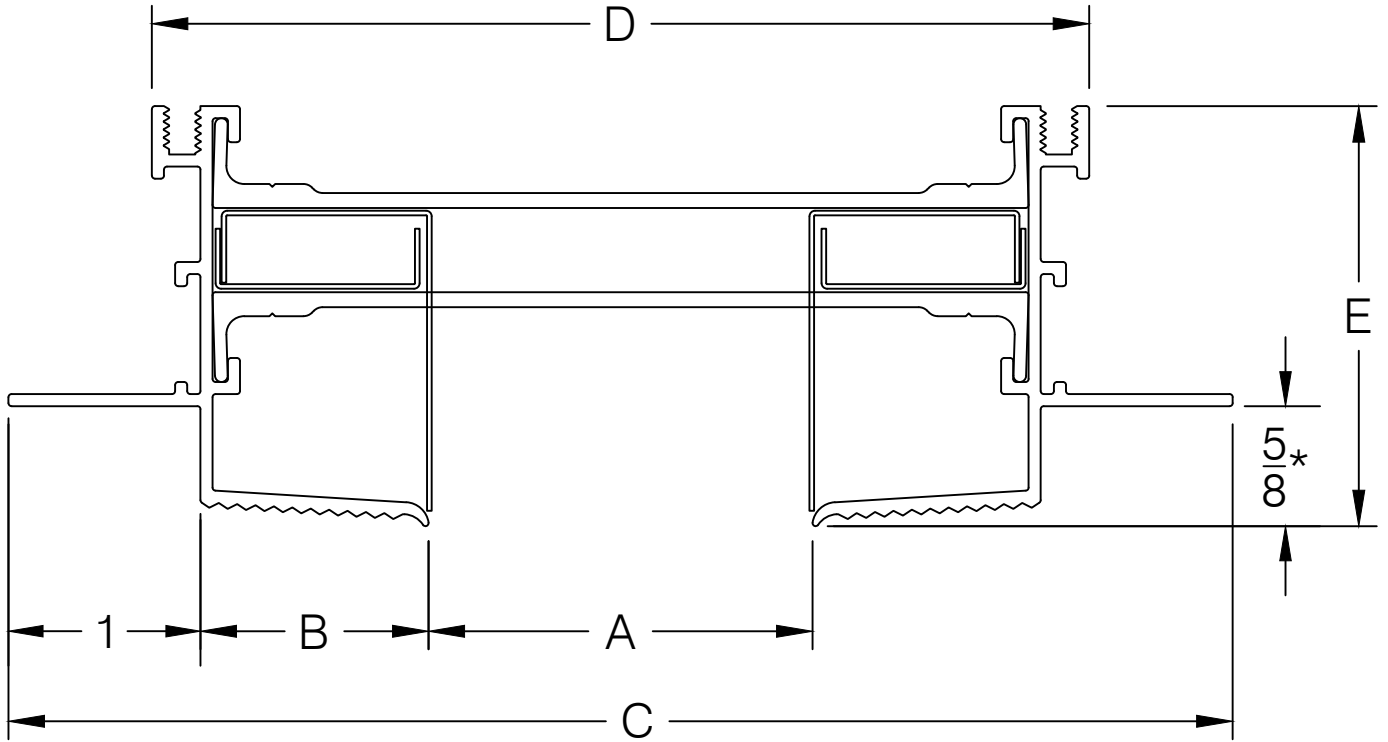

AIR FACTORS

4771 ARROYO VISTA, SUITE D
LIVERMORE, CA 94551

PH. # 925-579-0040
FAX # 925-579-0044

*Recommended for 1/2" Drywall

| MODEL | A | B | C | D | E |
|--------------|-------|--------|-------|-------|---------|
| B-10-HFHF-JP | 1 | 11/16 | 4-3/8 | 2-7/8 | 1-11/16 |
| B-15-HFHF-JP | 1-1/2 | 15/16 | 5-3/8 | 3-7/8 | 1-15/16 |
| B-20-HFHF-JP | 2 | 1-3/16 | 6-3/8 | 4-7/8 | 2-3/16 |
| B-25-HFHF-JP | 2-1/2 | 1-3/4 | 8 | 6-1/2 | 2-3/4 |
| B-30-HFHF-JP | 3 | 1-3/4 | 8-1/2 | 7 | 2-3/4 |

PROJECT:

TITLE:

JET PAIR HIDDEN FLANGE - 5/8

DATE:

DRAWN:

Robert Gibbs

SCALE:

NTS

DWG. #:

3-5-5A