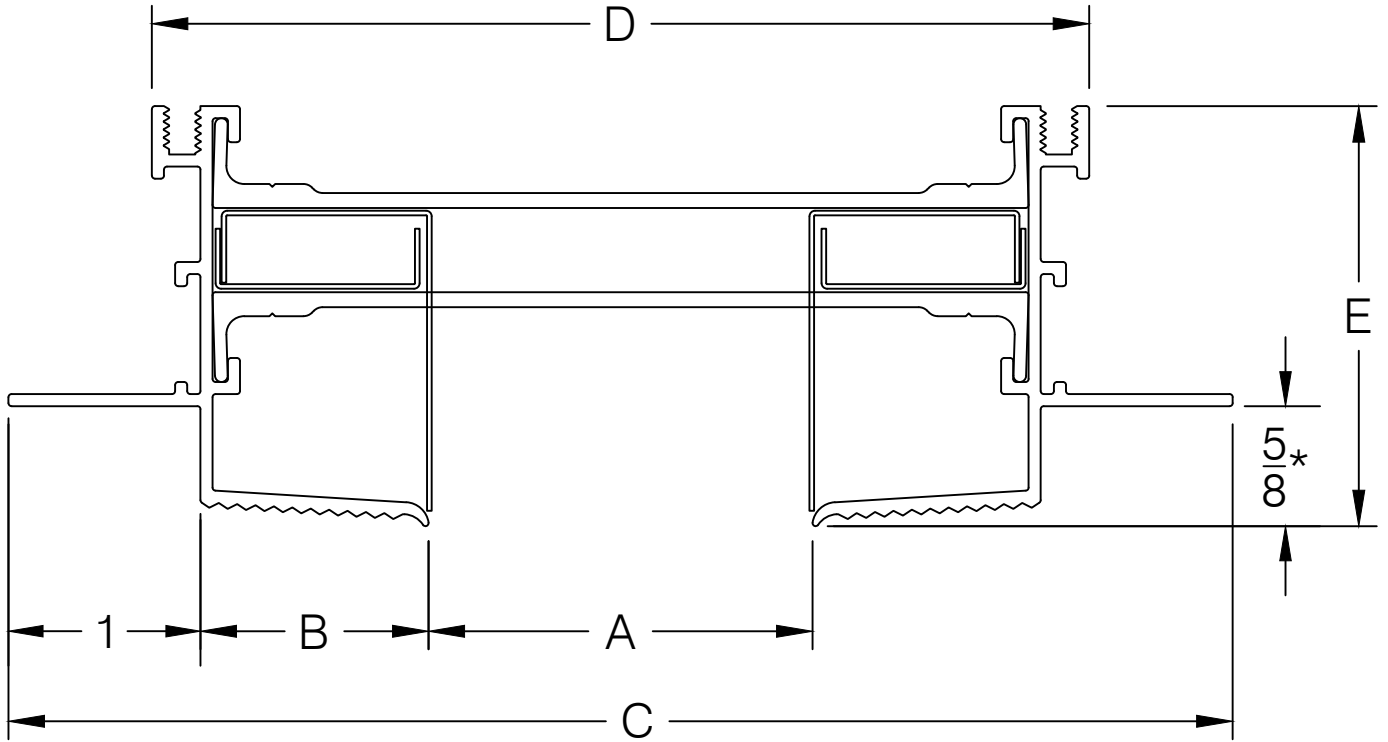

AIR FACTORS

4771 ARROYO VISTA, SUITE D
LIVERMORE, CA 94551

PH. # 925-579-0040
FAX # 925-579-0044

*Recommended for 1/2" Drywall

MODEL	A	B	C	D	E
B-10-HFHF-JP	1	11/16	4-3/8	2-7/8	1-11/16
B-15-HFHF-JP	1-1/2	15/16	5-3/8	3-7/8	1-15/16
B-20-HFHF-JP	2	1-3/16	6-3/8	4-7/8	2-3/16
B-25-HFHF-JP	2-1/2	1-3/4	8	6-1/2	2-3/4
B-30-HFHF-JP	3	1-3/4	8-1/2	7	2-3/4

PROJECT:

TITLE:

JET PAIR HIDDEN FLANGE - 5/8

DATE:

DRAWN:

Robert Gibbs

SCALE:

NTS

DWG. #:

3-5-5A