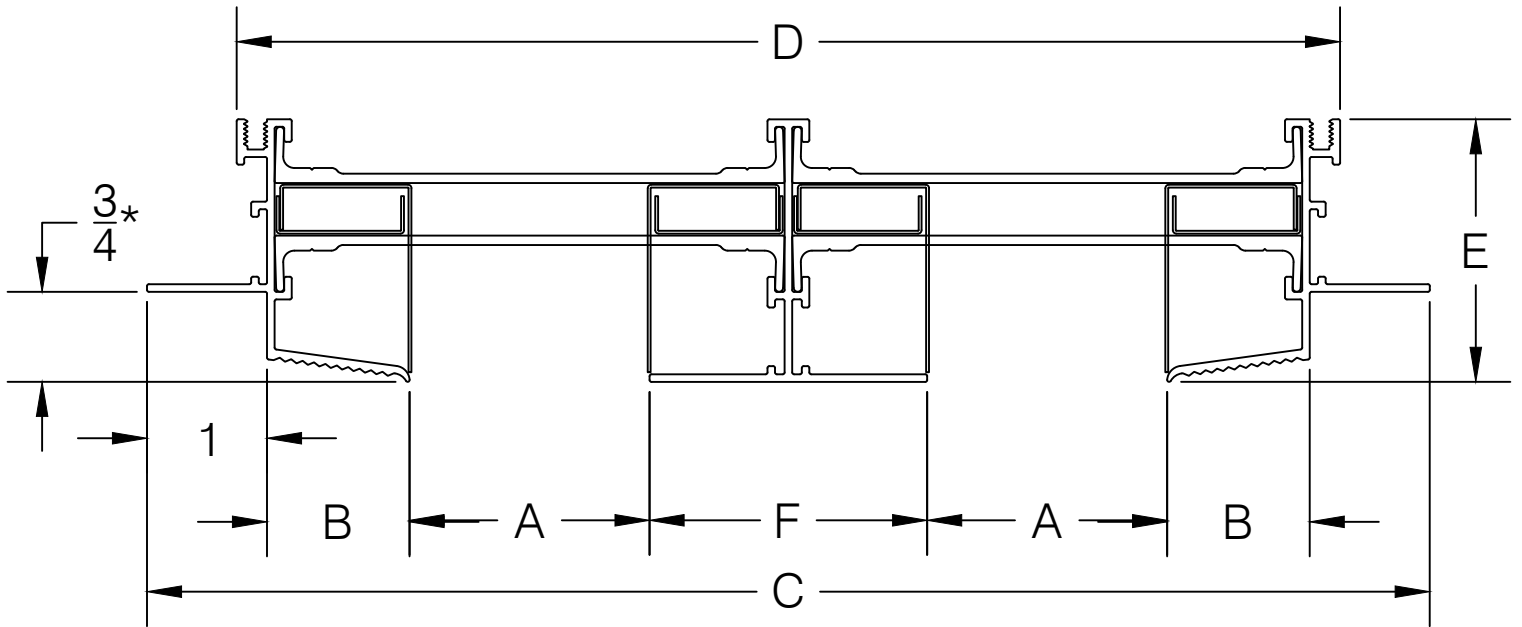

AIR FACTORS

4771 ARROYO VISTA, SUITE D
LIVERMORE, CA 94551

PH. # 925-579-0040
FAX # 925-579-0044

*Recommended for 5/8" Drywall

MODEL	A	B	C	D	E	F
B-10(2)-HFHF-JP	1	11/16	6-11/16	5-3/16	1-11/16	1-5/16
B-15(2)-HFHF-JP	1-1/2	15/16	8-11/16	7-3/16	1-15/16	1-13/16
B-20(2)-HFHF-JP	2	1-3/16	10-11/16	9-3/16	2-3/16	2-5/16
B-25(2)-HFHF-JP	2-1/2	1-3/4	13-29/32	12-13/32	2-3/4	3-13/32
B-30(2)-HFHF-JP	3	1-3/4	14-29/32	13-13/32	2-3/4	3-13/32

PROJECT:

TITLE:

JET PAIR HIDDEN FLANGE

DATE:

DRAWN:

Robert Gibbs

SCALE:

NTS

DWG. #:

3-D-3B