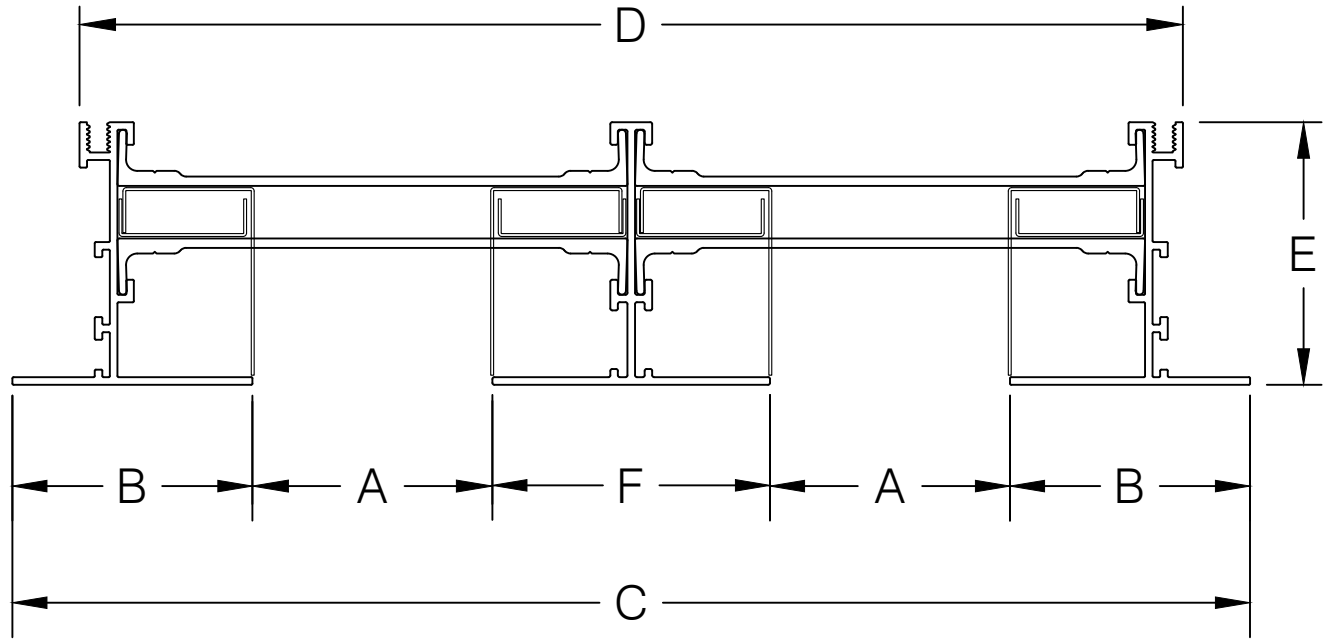

AIR FACTORS

4771 ARROYO VISTA, SUITE D
LIVERMORE, CA 94551

PH. # 925-579-0040
FAX # 925-579-0044

MODEL	A	B	C	D	E	F
B-10(2)-WFWF-JP	1	1-1/2	6-5/16	5-3/16	1-11/16	1-5/16
B-15(2)-WFWF-JP	1-1/2	2	8-13/16	7-3/16	1-15/16	1-13/16
B-20(2)-WFWF-JP	2	2	10-5/16	9-3/16	2-3/16	2-5/16
B-25(2)-WFWF-JP	2-1/2	2-1/2	13-13/32	12-13/32	2-3/4	3-13/32
B-30(2)-WFWF-JP	3	2-1/2	14-13/32	13-13/32	2-3/4	3-13/32

PROJECT:

TITLE:

JET PAIR WIDE FLANGE

DATE:

DRAWN:

Robert Gibbs

SCALE:

NTS

DWG. #:

3-D-2