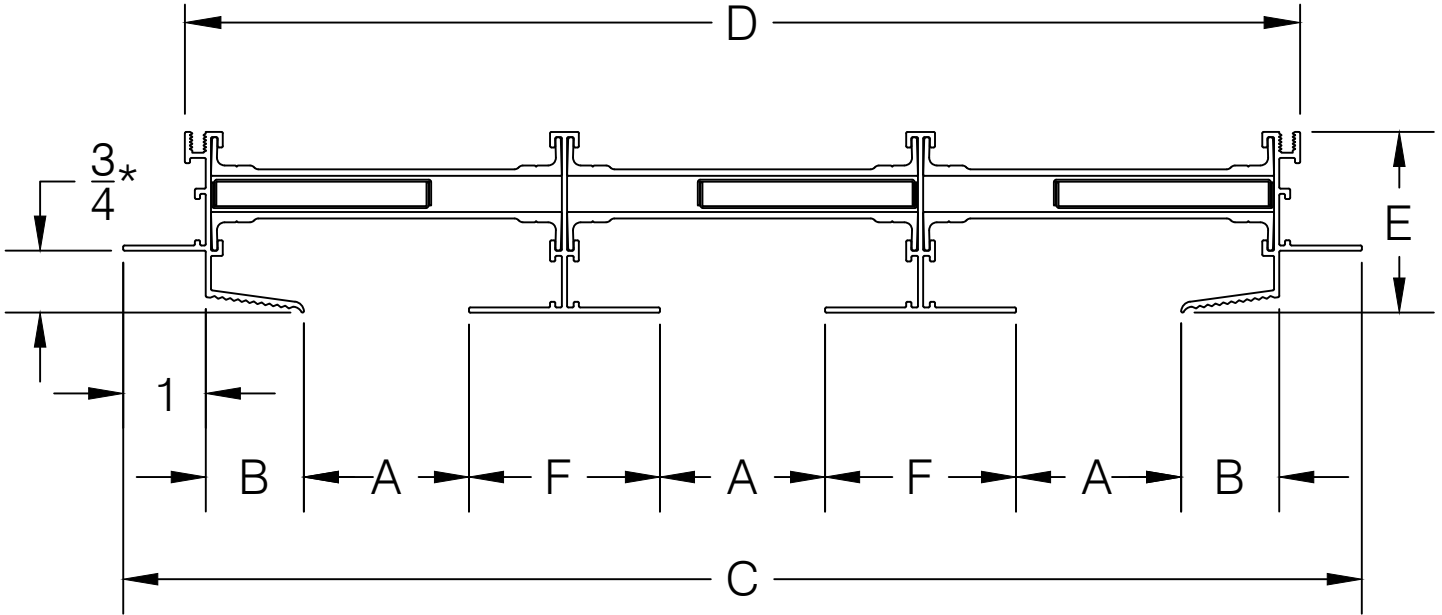

# AIR FACTORS

4771 ARROYO VISTA, SUITE D  
LIVERMORE, CA 94551

PH. # 925-579-0040  
FAX # 925-579-0044

\*Recommended for 5/8" Drywall

MODEL	A	B	C	D	E	F
B-10(3)-HFHF	1	11/16	9	7-1/2	1-11/16	1-5/16
B-15(3)-HFHF	1-1/2	15/16	12	10-1/2	1-15/16	1-13/16
B-20(3)-HFHF	2	1-3/16	15	13-1/2	2-3/16	2-5/16
B-25(3)-HFHF	2-1/2	1-3/4	19-13/16	18-5/16	2-3/4	3-13/32
B-30(3)-HFHF	3	1-3/4	21-5/16	19-13/16	2-3/4	3-13/32

PROJECT:

TITLE:

3-SLOT HIDDEN FLANGE - 3/4

DATE:

DRAWN:

Robert Gibbs

SCALE:

NTS

DWG. #:

2-T-3B