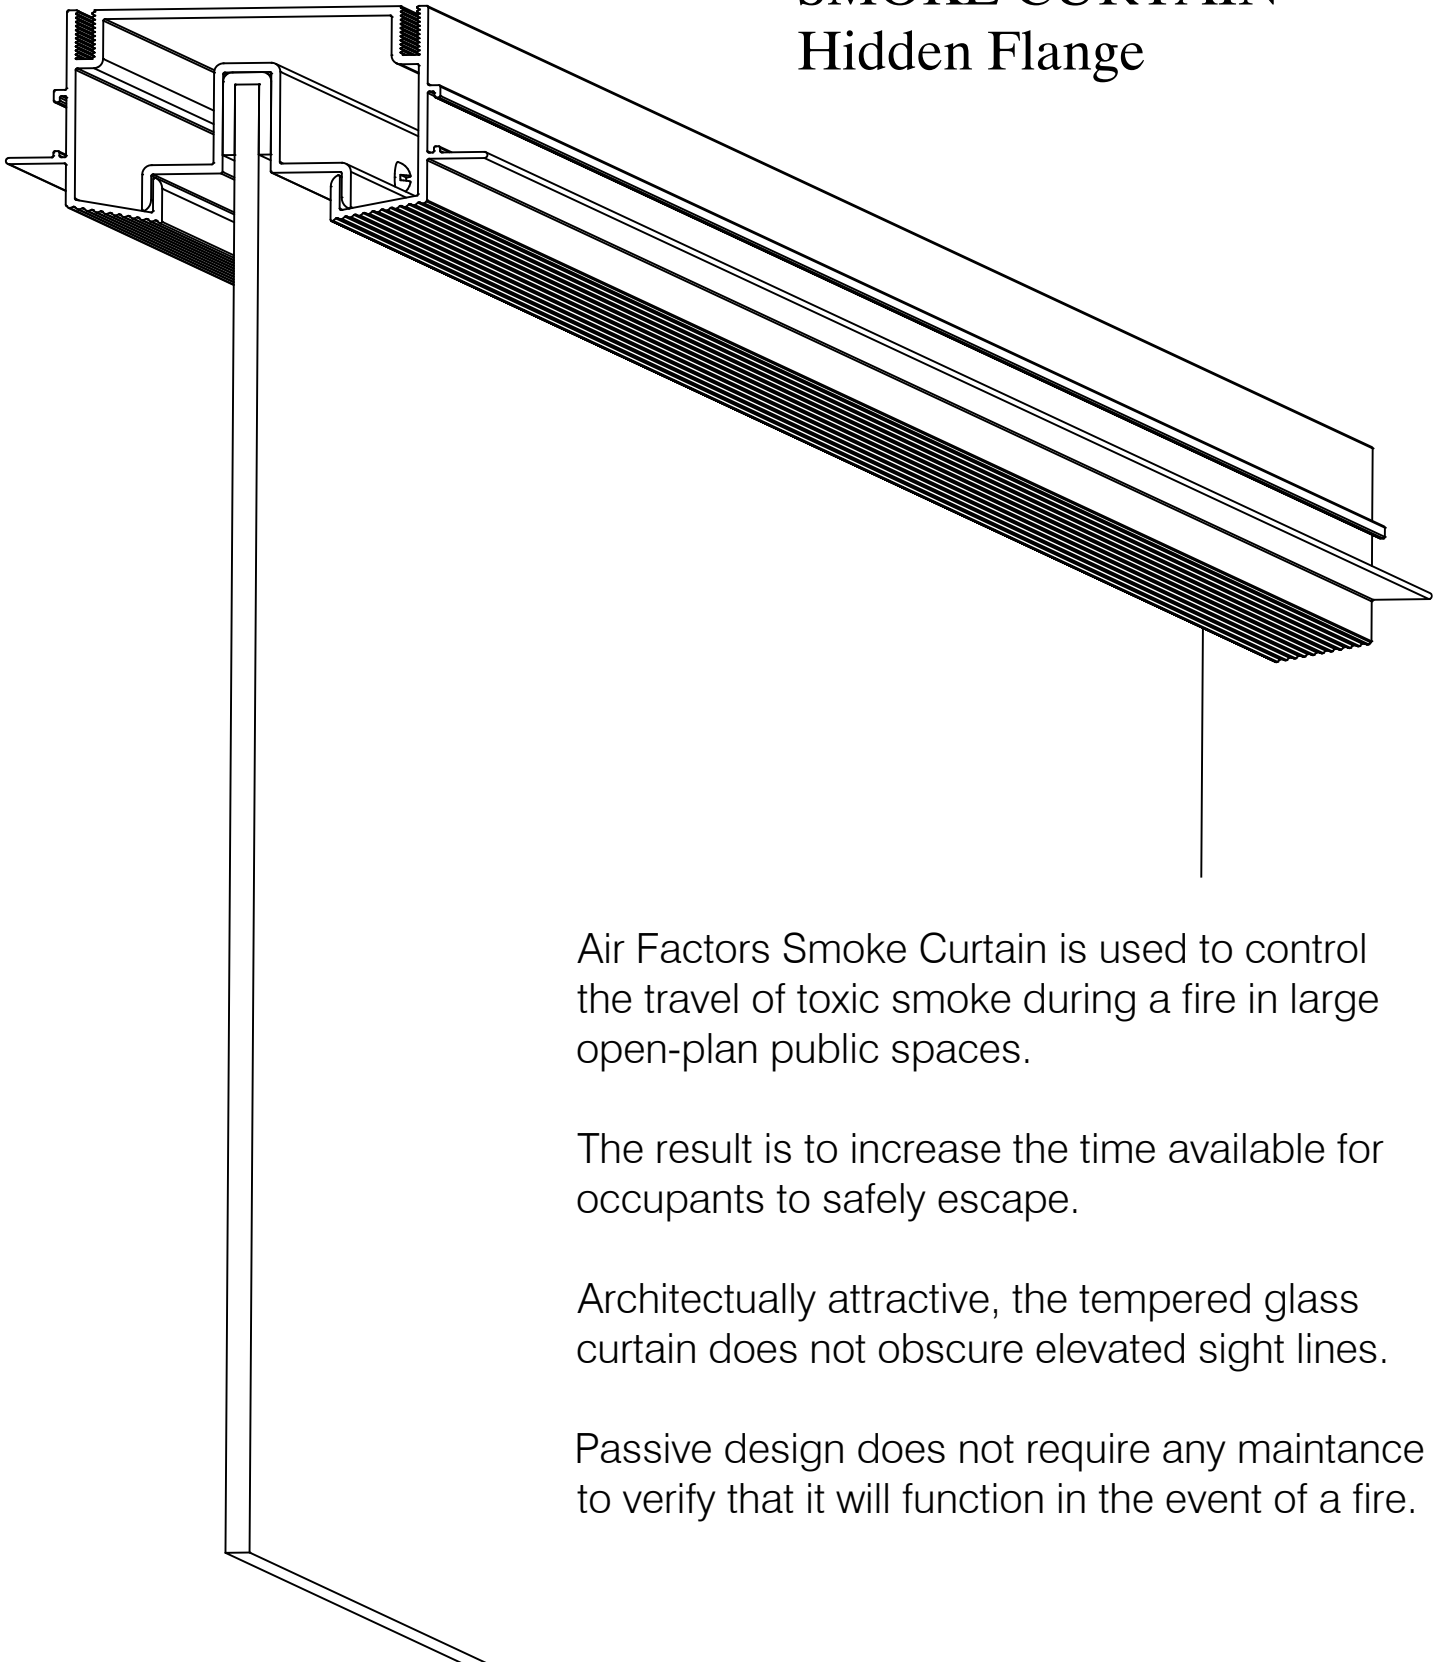

AIR FACTORS

4771 ARROYO VISTA, SUITE D
LIVERMORE, CA 94551

PH. # 925-579-0040
FAX # 925-579-0044

SMOKE CURTAIN Hidden Flange

Air Factors Smoke Curtain is used to control the travel of toxic smoke during a fire in large open-plan public spaces.

The result is to increase the time available for occupants to safely escape.

Architecturally attractive, the tempered glass curtain does not obscure elevated sight lines.

Passive design does not require any maintenance to verify that it will function in the event of a fire.