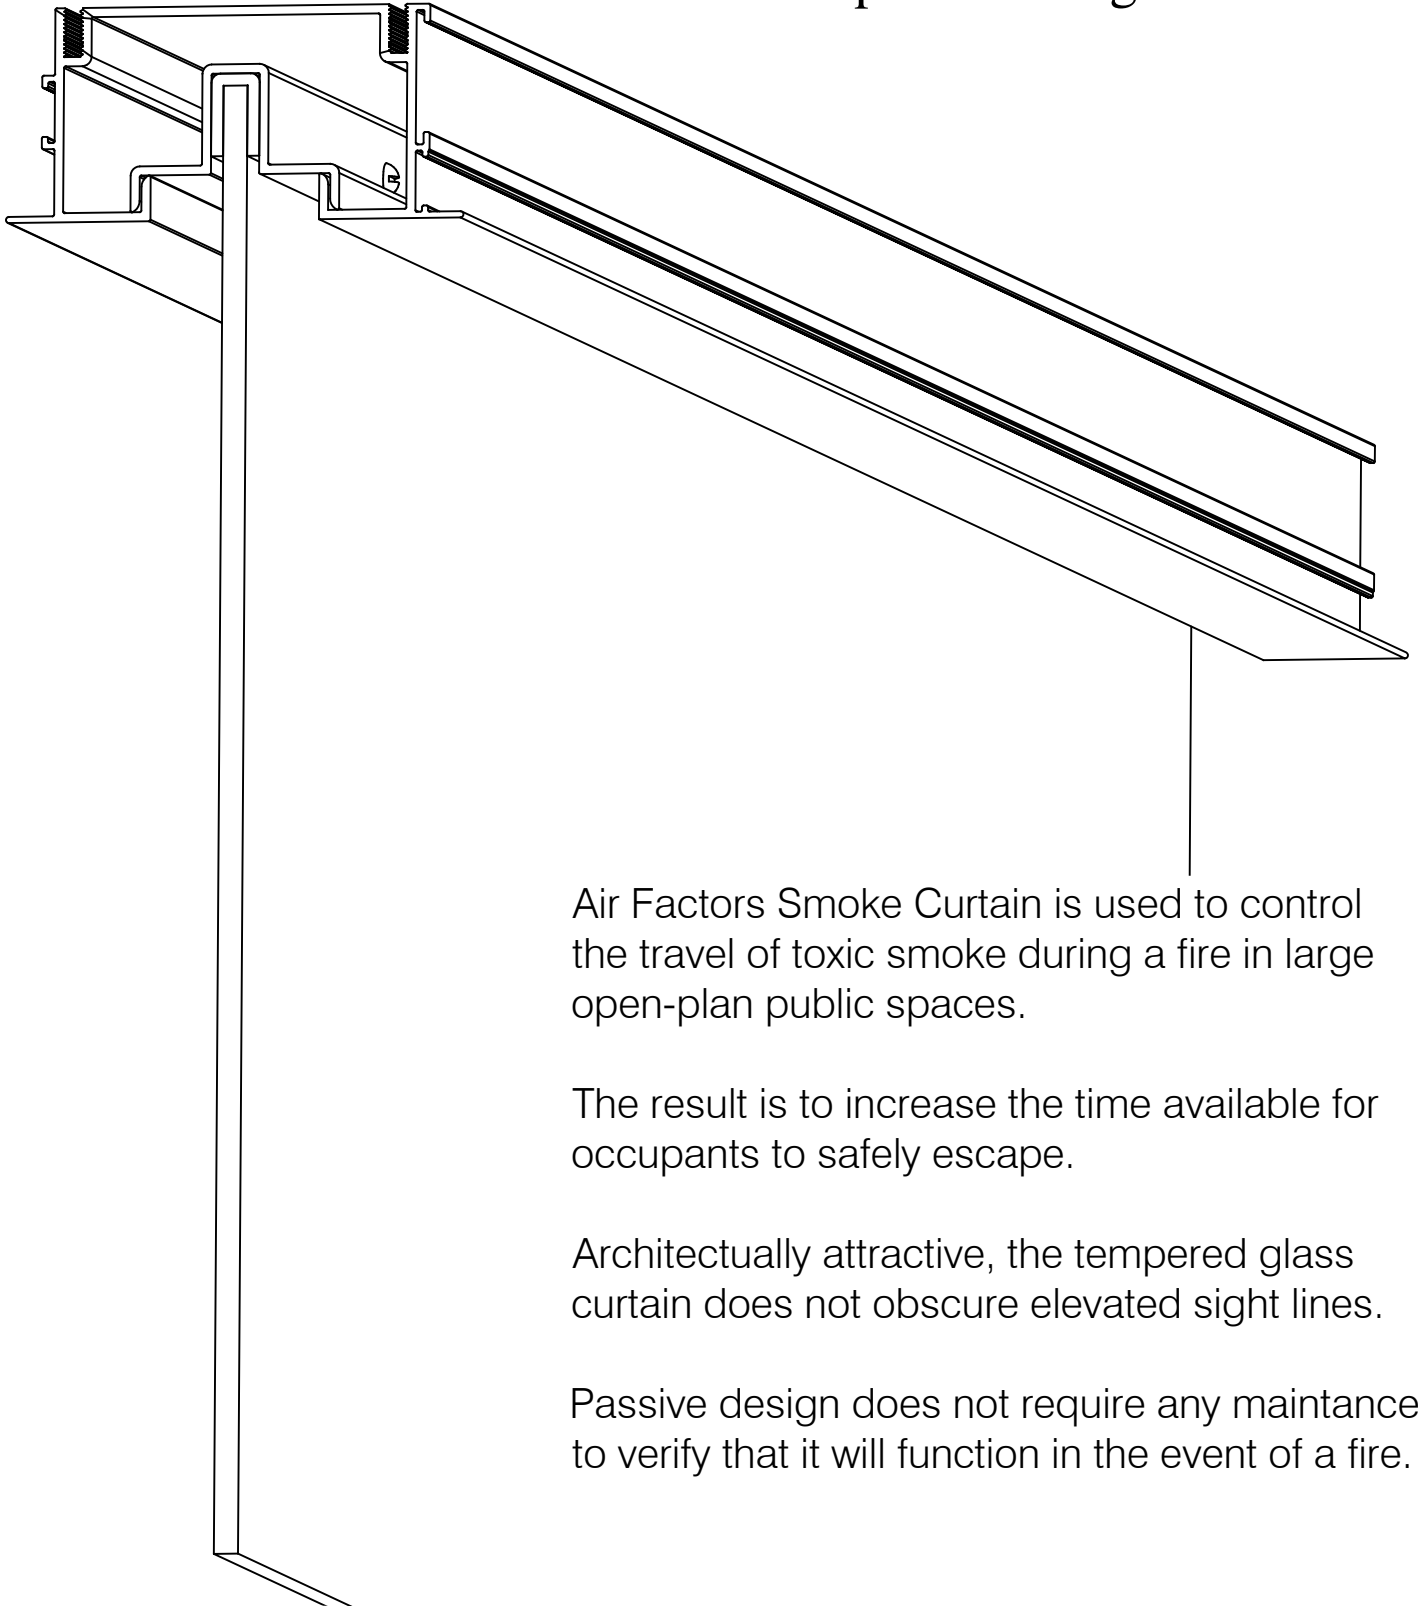

AIR FACTORS

4771 ARROYO VISTA, SUITE D
LIVERMORE, CA 94551

PH. # 925-579-0040
FAX # 925-579-0044

SMOKE CURTAIN Exposed Flange

Air Factors Smoke Curtain is used to control the travel of toxic smoke during a fire in large open-plan public spaces.

The result is to increase the time available for occupants to safely escape.

Architecturally attractive, the tempered glass curtain does not obscure elevated sight lines.

Passive design does not require any maintenance to verify that it will function in the event of a fire.